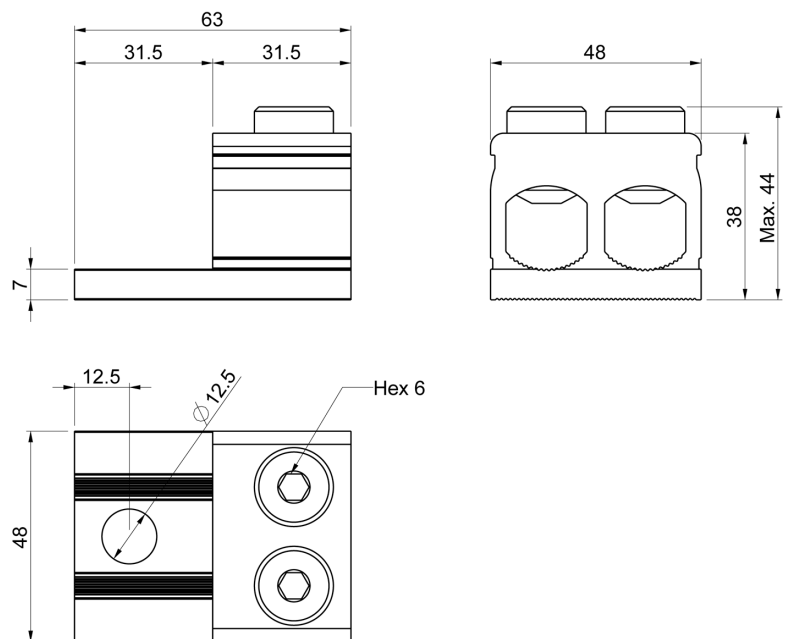

ConnectSafe KKL2X150VB

PRODUCT NUMBER	48431
GTIN	6419410484319
E-NUMBER FI	1942112
ETIM CLASS	EC000897

MEASUREMENTS

HEIGHT	94.5 mm
WIDTH	25.5 mm
DEPTH	71 mm
VOLUME	0.1711 l
NET WEIGHT	0.3734 kg

LOGISTICAL DATA

PACKAGE SIZE 1	3
PACKAGE SIZE 1 WEIGHT	0.3734 kg

DIMENSIONAL DRAWING

TECHNICAL DATA

ATEX	No
TORQUE AL/CU (NM)	12 (25-50 mm ²) / 22 (70-95 mm ²) / 38 (120-150 mm ²)
KEY SIZE	Hex 6
IN (AL) (A)	500
IN (CU) (A)	640
AL MM ²	25-150
CU MM ²	25-150