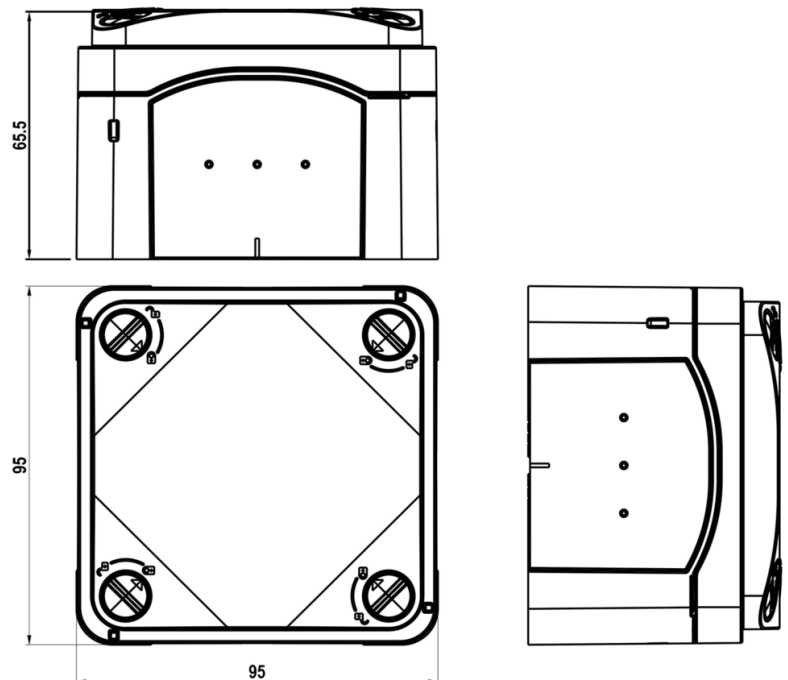

 **ConnectSafe**  
**KCS996ABS****95x95x65, ABS, IP66**

PRODUCT NUMBER	32779
GTIN	6419410327791
E-NUMBER FI	3412332
ETIM CLASS	EC000261

**MEASUREMENTS**

NET WEIGHT            0.1322 kg

**LOGISTICAL DATA**PACKAGE SIZE 1        0.1322 kg  
WEIGHT**DIMENSIONAL DRAWING**

## TECHNICAL DATA

ENCLOSURE	KCS996ABS (95 x 95 x 66.5 mm)
ATEX	No
IP RATING	IP65