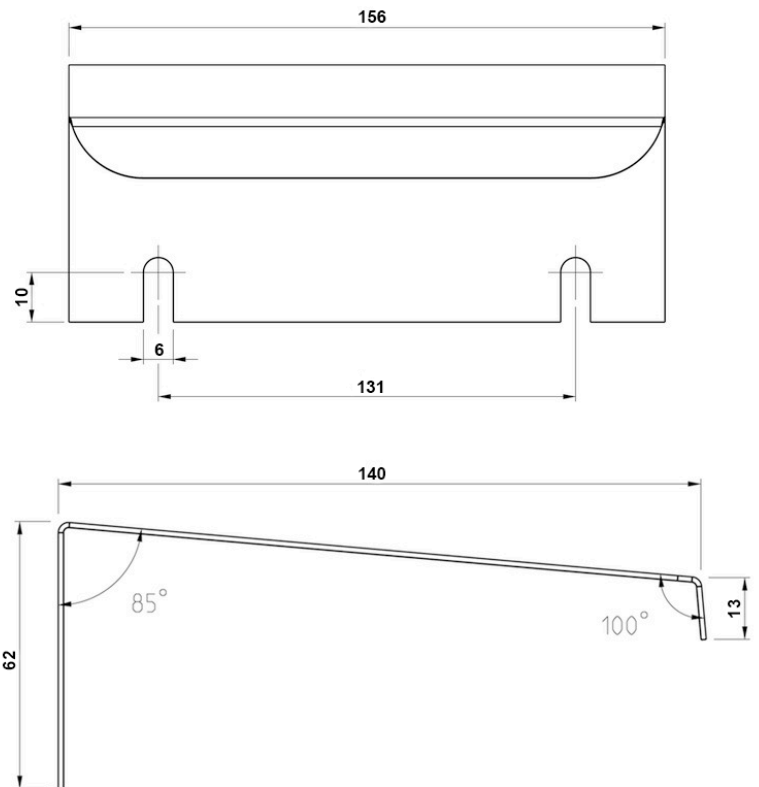

KSLR20

Suojalippa L156 K62 S140

PRODUCT NUMBER	48390
GTIN	6419410483909
E-NUMBER FI	3602867
ETIM CLASS	EC002498

MEASUREMENTS

LOGISTICAL DATA

DIMENSIONAL DRAWING

TECHNICAL DATA

ATEX	No
ACCESSORY FOR	M3 enclosures