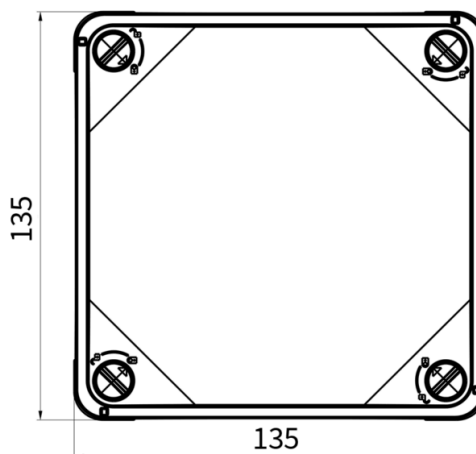

 ConnectSafe

KCS13137PCT

135x135x75, PC, IP66, transp.

PRODUCT NUMBER	32757
GTIN	6419410327579
E-NUMBER FI	3412329
ETIM CLASS	EC000261

MEASUREMENTS

NET WEIGHT 0.2863 kg

LOGISTICAL DATA

PACKAGE SIZE 1 0.2863 kg
WEIGHT

DIMENSIONAL DRAWING

TECHNICAL DATA

ENCLOSURE	KCS13137PCT (135 x 135 x 75.5 mm)
ENCLOSURE TYPE	Polycarbonate
ATEX	No