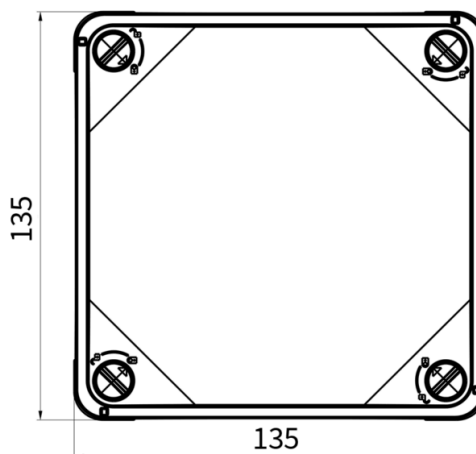

 ConnectSafe

KCS13137ABS

135x135x75, ABS, IP66

PRODUCT NUMBER	32886
GTIN	6419410328866
E-NUMBER FI	3412334
ETIM CLASS	EC000261

MEASUREMENTS

NET WEIGHT 0.2459 kg

LOGISTICAL DATA

PACKAGE SIZE 1 0.2459 kg
WEIGHT

DIMENSIONAL DRAWING

TECHNICAL DATA

ENCLOSURE	KCS13137ABS (135 x 135 x 75.5 mm)
ATEX	No
IP RATING	IP65