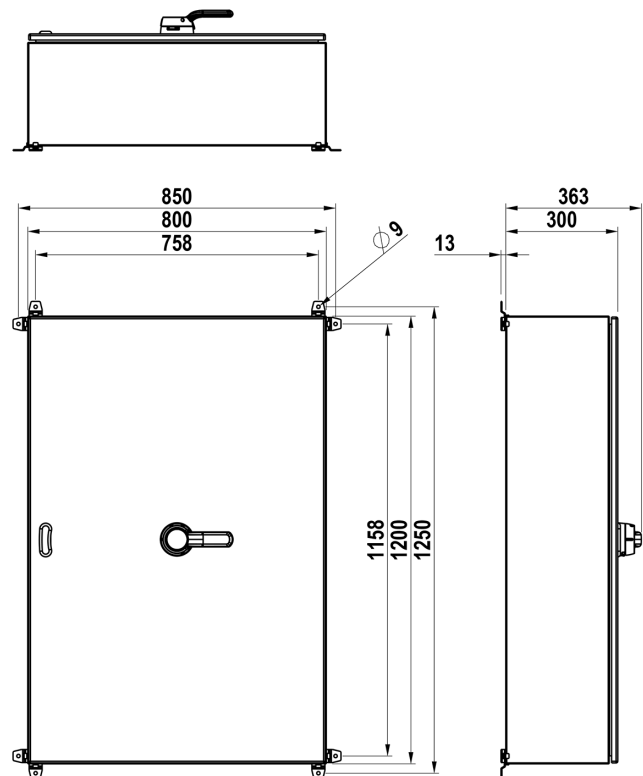

IsoSafe

KER 31000 R10

3x1000A 400V 560kW

PRODUCT NUMBER	30566
GTIN	6419410305669
TECHNICAL NAME	3x1000A 400V 560kW
ETIM CLASS	EC000216

MEASUREMENTS

HEIGHT	1200 mm
WIDTH	800 mm
DEPTH	300 mm
VOLUME	288 l
NET WEIGHT	67.2791 kg

LOGISTICAL DATA

SALES UNIT	1
PACKAGE SIZE 1	1
PACKAGE SIZE 1 DEPTH	124 mm
PACKAGE SIZE 1 HEIGHT	369 mm
PACKAGE SIZE 1 WIDTH	160 mm
PACKAGE SIZE 1 WEIGHT	67.2791 kg
PACKAGE SIZE 1 VOLUME	7.321 l

DIMENSIONAL DRAWING

TECHNICAL DATA

NUMBER OF POLES	3
ENCLOSURE	R10 (800 x 1200 x 300 mm)
ENCLOSURE TYPE	Stainless steel (AISI 304)
EMC	No
ATEX	No
IP RATING	IP66
SWITCH TYPE DESCRIPTION	Isolating switch