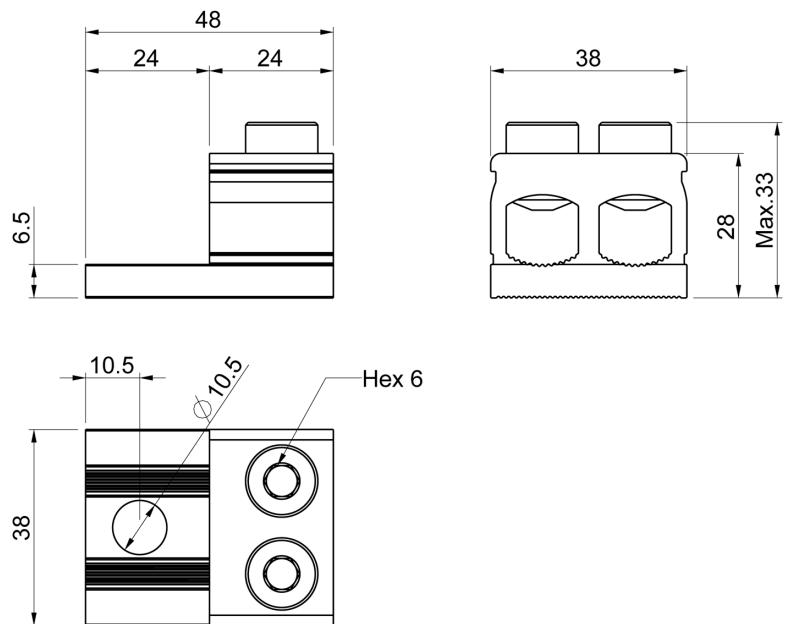

ConnectSafe
KKL2X95

PRODUCT NUMBER	37860
GTIN	6419410378601
E-NUMBER FI	1942090
ETIM CLASS	EC000897

MEASUREMENTS

HEIGHT	48 mm
WIDTH	38 mm
DEPTH	28 mm
VOLUME	0.0511 l
NET WEIGHT	0.1414 kg

DIMENSIONAL DRAWING

LOGISTICAL DATA

PACKAGE SIZE 1	48
PACKAGE SIZE 1	0.1414 kg
WEIGHT	

TECHNICAL DATA

ATEX	No
TORQUE AL/CU (NM)	12 (16-50 mm ²) / 22 (70-95 mm ²)
KEY SIZE	Hex 6
IN (AL) (A)	400
IN (CU) (A)	490
AL MM ²	6-95
CU MM ²	6-95