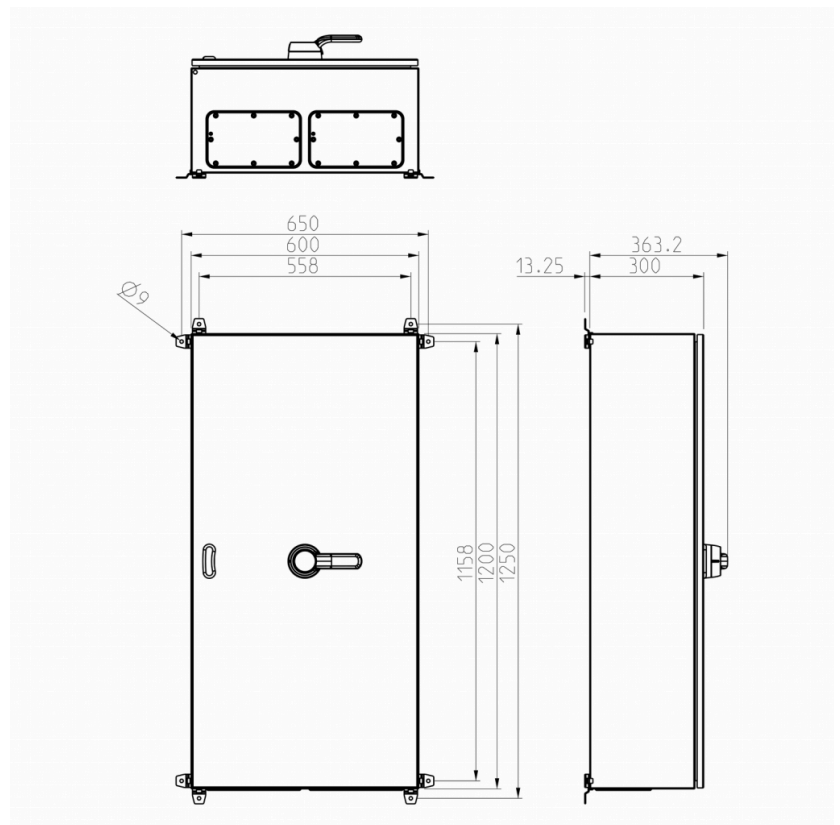

 IsoSafe

KET 31600T T10A

3x1600A 400V 900kW

PRODUCT NUMBER	33842
GTIN	6419410338421
TECHNICAL NAME	3x1600A 400V 900kW
ETIM CLASS	EC000216

MEASUREMENTS

HEIGHT	1200 mm
WIDTH	600 mm
DEPTH	300 mm
VOLUME	216 l
NET WEIGHT	80.4834 kg

LOGISTICAL DATA

SALES UNIT	1
PACKAGE SIZE 1	1
PACKAGE SIZE 1 DEPTH	124 mm
PACKAGE SIZE 1 HEIGHT	369 mm
PACKAGE SIZE 1 WIDTH	160 mm
PACKAGE SIZE 1 WEIGHT	80.4834 kg
PACKAGE SIZE 1 VOLUME	7.321 l

DIMENSIONAL DRAWING

TECHNICAL DATA

NUMBER OF POLES	3
ENCLOSURE	T10A (600 x 1200 x 300 mm)
ENCLOSURE TYPE	Painted sheet steel
EMC	No
ATEX	No
IP RATING	IP66
SWITCH TYPE DESCRIPTION	Isolating switch