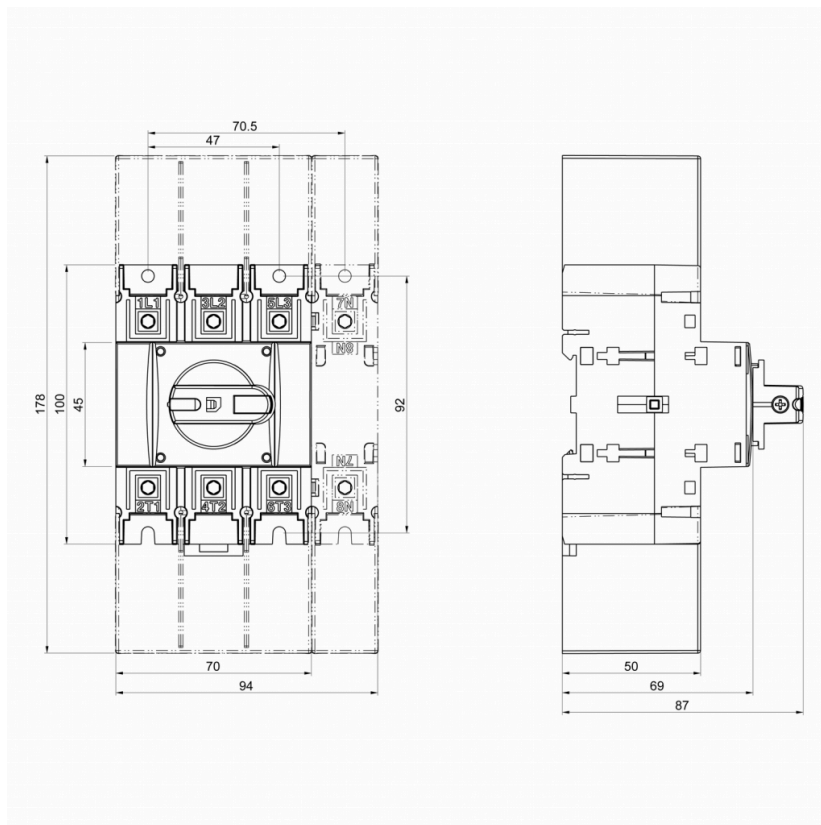

LoadSafe KU 460UL98

4x40A 400V 30kW

PRODUCT NUMBER	20373
GTIN	6419410203736
TECHNICAL NAME	4x40A 400V 30kW
ETIM CLASS	EC000216

MEASUREMENTS

HEIGHT	100 mm
WIDTH	94 mm
DEPTH	87 mm
VOLUME	0.8178 l
NET WEIGHT	0.6717 kg

LOGISTICAL DATA

SALES UNIT	1
PACKAGE SIZE 1	1
PACKAGE SIZE 1 DEPTH	87 mm
PACKAGE SIZE 1 HEIGHT	100 mm
PACKAGE SIZE 1 WIDTH	87 mm
PACKAGE SIZE 1 WEIGHT	0.6717 kg
PACKAGE SIZE 1 VOLUME	0.7569 l

DIMENSIONAL DRAWING

TECHNICAL DATA

NUMBER OF POLES	4
UL	UL98
ATEX	No
AMPERE RATING (600V)	60
HP 240V	20
HP 480V	40
HP 600V	60
WIRE SIZE (CU ONLY)	14-1/0 AWG