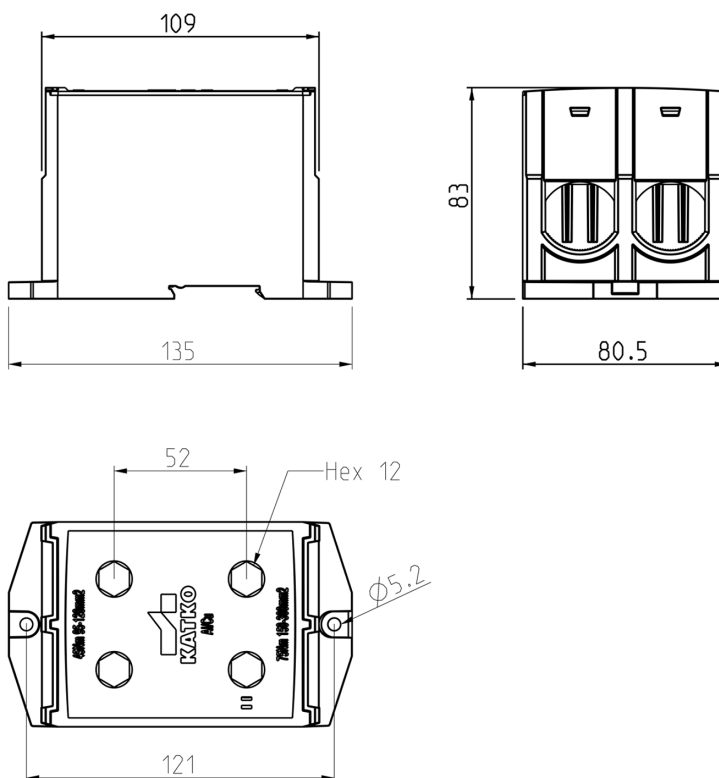

ConnectSafe

KL2X300

PRODUCT NUMBER	48440
GTIN	6419410484401
E-NUMBER FI	1942124
ETIM CLASS	EC000897

MEASUREMENTS

HEIGHT	109 mm
WIDTH	80.5 mm
DEPTH	83 mm
VOLUME	0.7283 l
NET WEIGHT	1.0863 kg

LOGISTICAL DATA

PACKAGE SIZE 1	6
PACKAGE SIZE 1 WEIGHT	1.0863 kg

DIMENSIONAL DRAWING

TECHNICAL DATA

ATEX	No
TORQUE AL/CU (NM)	45 (95–120 mm ²) / 75 (150–300 mm ²)
KEY SIZE	Hex 12
IN (AL) (A)	800
IN (CU) (A)	1040
AL MM ²	95–300
CU MM ²	95–300
NOMINAL VOLTAGE	1000V AC / 1500V DC