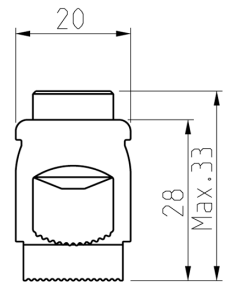

ConnectSafe
KKL1X95M

PRODUCT NUMBER	37895
GTIN	6419410378953
E-NUMBER FI	1942108
ETIM CLASS	EC000897

MEASUREMENTS

HEIGHT	44 mm
WIDTH	20 mm
DEPTH	28 mm
VOLUME	0.0246 l
NET WEIGHT	0.0901 kg

DIMENSIONAL DRAWING

LOGISTICAL DATA

PACKAGE SIZE 1	48
PACKAGE SIZE 1	0.0901 kg
WEIGHT	

TECHNICAL DATA

ATEX	No
TORQUE AL/CU (NM)	12 (16-50 mm ²) / 22 (70-95 mm ²)
KEY SIZE	Hex 6
IN (AL) (A)	200
IN (CU) (A)	245
AL MM ²	6-95
CU MM ²	6-95