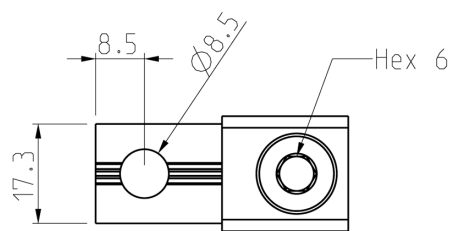

ConnectSafe
KKL1X95M

PRODUCT NUMBER	37895
GTIN	6419410378953
E-NUMBER FI	1942108
ETIM CLASS	EC000897

MEASUREMENTS

HEIGHT	44 mm
WIDTH	20 mm
DEPTH	28 mm
VOLUME	0.0246 l
NET WEIGHT	0.0901 kg

DIMENSIONAL DRAWING

LOGISTICAL DATA

PACKAGE SIZE 1	48
PACKAGE SIZE 1	0.0901 kg
WEIGHT	

TECHNICAL DATA

ATEX	No
TORQUE AL/CU (NM)	12 (16-50 mm ²) / 22 (70-95 mm ²)
KEY SIZE	Hex 6
IN (AL) (A)	200
IN (CU) (A)	245
AL MM ²	6-95
CU MM ²	6-95