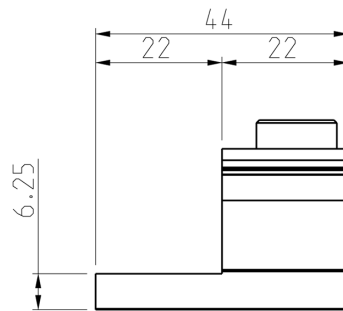

ConnectSafe
KKL1X95M

PRODUCT NUMBER	37895
GTIN	6419410378953
E-NUMBER FI	1942108
ETIM CLASS	EC000897

MEASUREMENTS

HEIGHT	44 mm
WIDTH	20 mm
DEPTH	28 mm
VOLUME	0.0246 l
NET WEIGHT	0.0901 kg

DIMENSIONAL DRAWING

LOGISTICAL DATA

PACKAGE SIZE 1	48
PACKAGE SIZE 1	0.0901 kg
WEIGHT	

TECHNICAL DATA

ATEX	No
TORQUE AL/CU (NM)	12 (16-50 mm ²) / 22 (70-95 mm ²)
KEY SIZE	Hex 6
IN (AL) (A)	200
IN (CU) (A)	245
AL MM ²	6-95
CU MM ²	6-95