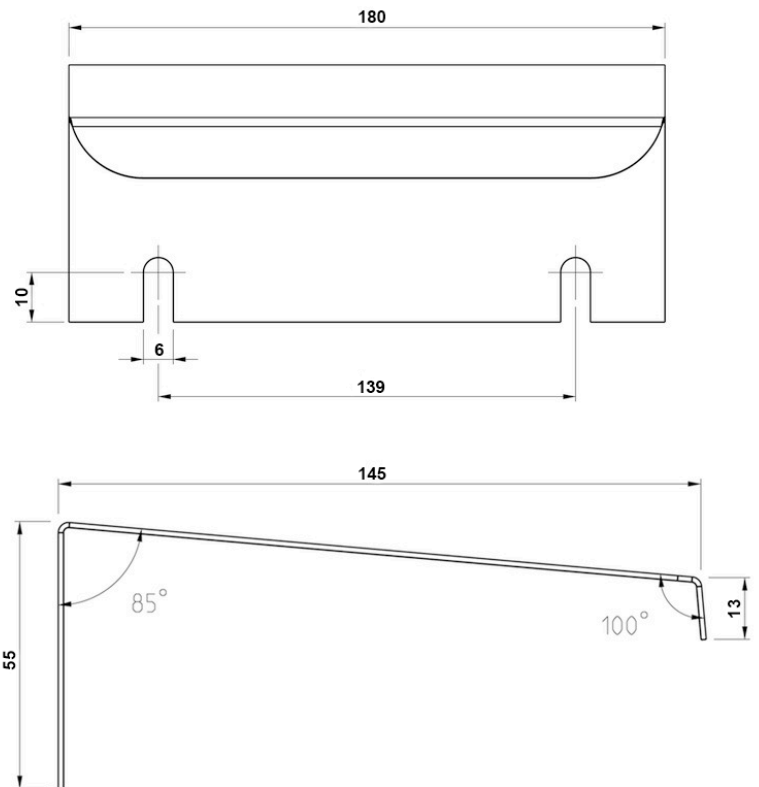

KSL22

Suojalippa L180 K55 S145

PRODUCT NUMBER	48382
GTIN	6419410483824
E-NUMBER FI	3602859
ETIM CLASS	EC002498

MEASUREMENTS

LOGISTICAL DATA

DIMENSIONAL DRAWING

TECHNICAL DATA

ATEX	No
ACCESSORY FOR	RA4 enclosures