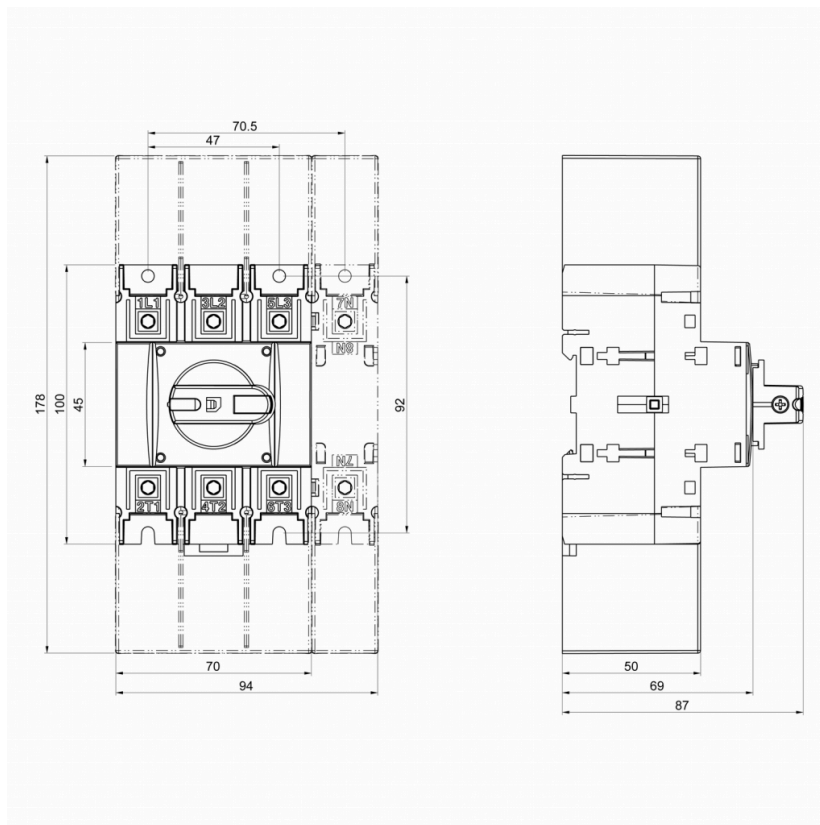

LoadSafe KU 4100UL98

4x100A 400V 55kW

PRODUCT NUMBER	20374
GTIN	6419410203743
TECHNICAL NAME	4x100A 400V 55kW
ETIM CLASS	EC000216

MEASUREMENTS

HEIGHT	100 mm
WIDTH	94 mm
DEPTH	87 mm
VOLUME	0.8178 l
NET WEIGHT	0.6717 kg

LOGISTICAL DATA

SALES UNIT	1
PACKAGE SIZE 1	1
PACKAGE SIZE 1 DEPTH	87 mm
PACKAGE SIZE 1 HEIGHT	100 mm
PACKAGE SIZE 1 WIDTH	87 mm
PACKAGE SIZE 1 WEIGHT	0.6717 kg
PACKAGE SIZE 1 VOLUME	0.7569 l

DIMENSIONAL DRAWING

TECHNICAL DATA

NUMBER OF POLES	4
UL	UL98
ATEX	No
AMPERE RATING (600V)	100
HP 240V	25
HP 480V	50
HP 600V	75
WIRE SIZE (CU ONLY)	14-1/0 AWG