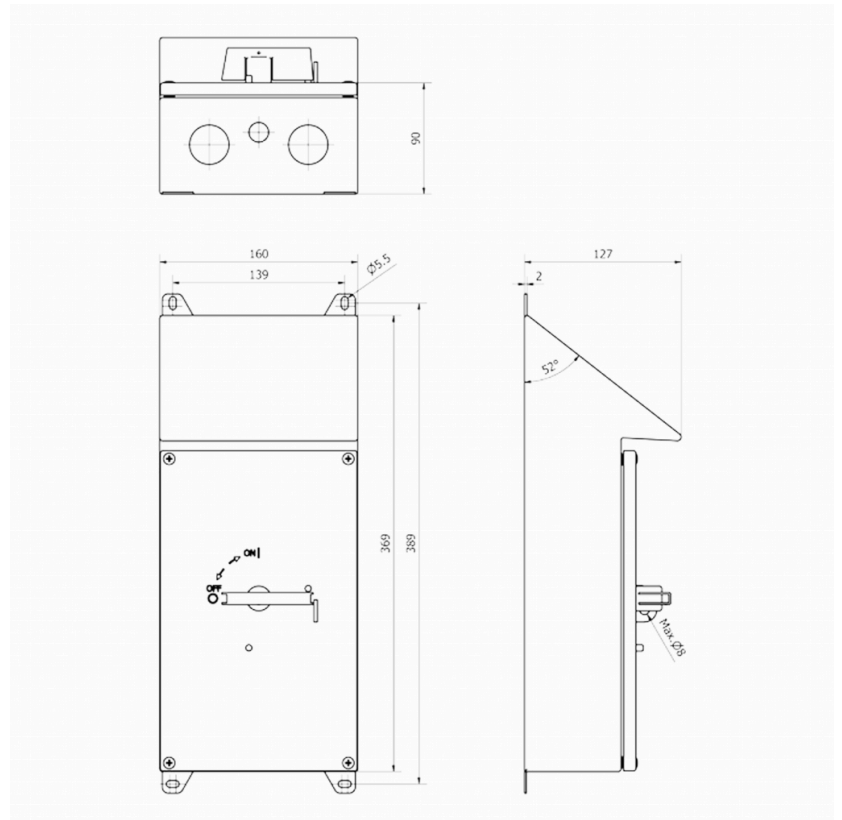

### MEASUREMENTS

HEIGHT	369 mm
WIDTH	160 mm
DEPTH	127 mm
VOLUME	7.4981 l
NET WEIGHT	3.5494 kg

### LOGISTICAL DATA

PACKAGE SIZE 1 DEPTH	127 mm
PACKAGE SIZE 1 HEIGHT	369 mm
PACKAGE SIZE 1 WIDTH	160 mm
PACKAGE SIZE 1 WEIGHT	3.5494 kg
PACKAGE SIZE 1 VOLUME	7.4981 l

### DIMENSIONAL DRAWING

## TECHNICAL DATA

NUMBER OF POLES	3
ENCLOSURE	RA4RS (160 x 369 x 127 mm)
ENCLOSURE TYPE	Stainless steel enclosure (AISI 316L)
UL	UL 60947-4-1A
EMC	No
ATEX	No
IP RATING	IP66
AMPERE RATING (600V)	125
HP 208V	20
HP 415V	25
HP 480V	50
HP 600V	60
SWITCH TYPE DESCRIPTION	Manual motor controller
WIRE SIZE (CU ONLY)	8-1/0AWG