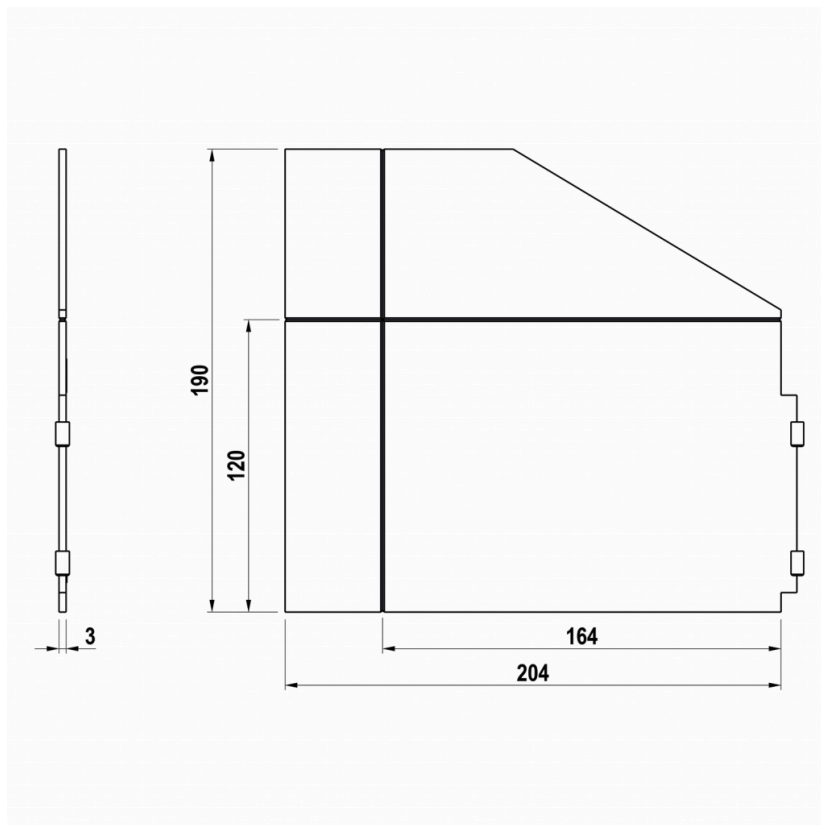

VS800

PRODUCT NUMBER	48375
GTIN	6419410483756
E-NUMBER FI	3602856
ETIM CLASS	EC002273

MEASUREMENTS

NET WEIGHT 0.138 kg

LOGISTICAL DATA

PACKAGE SIZE 1 0.138 kg
WEIGHT

DIMENSIONAL DRAWING

TECHNICAL DATA