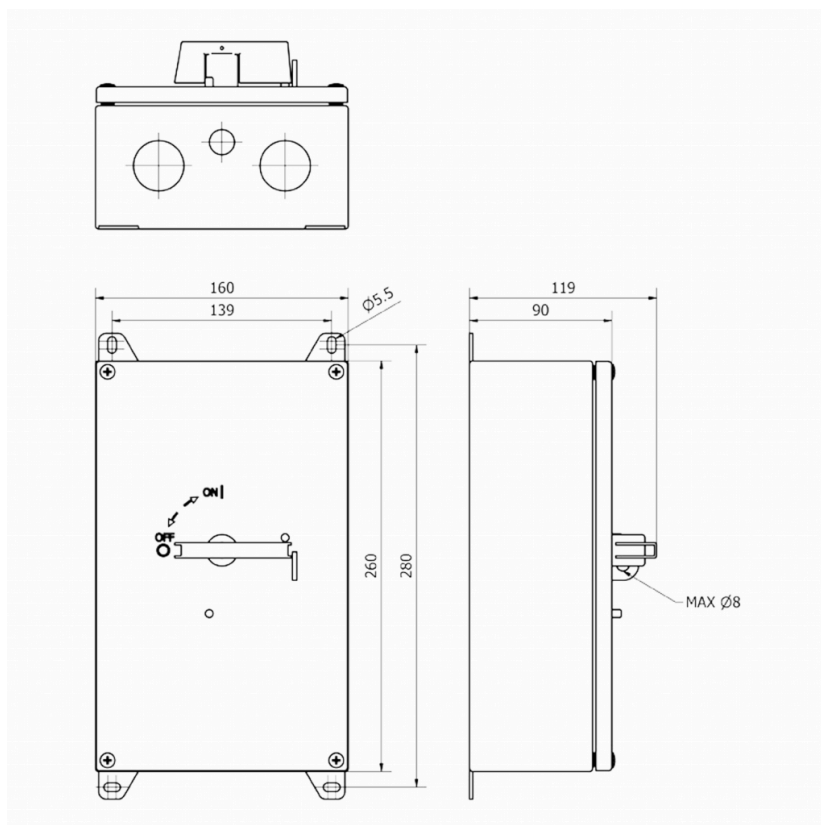


 IsoSafe

KER 480CUL RA4R

4x63A 400V 30kW

| | |
|----------------|-----------------|
| PRODUCT NUMBER | 30751 |
| GTIN | 6419410307519 |
| TECHNICAL NAME | 4x63A 400V 30kW |
| ETIM CLASS | EC000216 |

MEASUREMENTS

| | |
|------------|-----------|
| HEIGHT | 260 mm |
| WIDTH | 160 mm |
| DEPTH | 90 mm |
| VOLUME | 3.744 l |
| NET WEIGHT | 2.5118 kg |

LOGISTICAL DATA

| | |
|-----------------------|-----------|
| PACKAGE SIZE 1 DEPTH | 120 mm |
| PACKAGE SIZE 1 HEIGHT | 200 mm |
| PACKAGE SIZE 1 WIDTH | 150 mm |
| PACKAGE SIZE 1 WEIGHT | 2.5118 kg |
| PACKAGE SIZE 1 VOLUME | 3.6 l |

DIMENSIONAL DRAWING

TECHNICAL DATA

| | |
|-------------------------|--|
| NUMBER OF POLES | 4 |
| ENCLOSURE | RA4R (160 x 260 x 90 mm) |
| ENCLOSURE TYPE | Stainless steel enclosure (AISI 316L) |
| UL | UL 60947-4-1A |
| EMC | No |
| ATEX | No |
| IP RATING | IP66 |
| AMPERE RATING (600V) | 80 |
| HP 208V | 15 |
| HP 415V | 15 |
| HP 480V | 30 |
| HP 600V | 40 |
| SWITCH TYPE DESCRIPTION | Manual motor controller |
| WIRE SIZE (CU ONLY) | 8-1/0AWG |