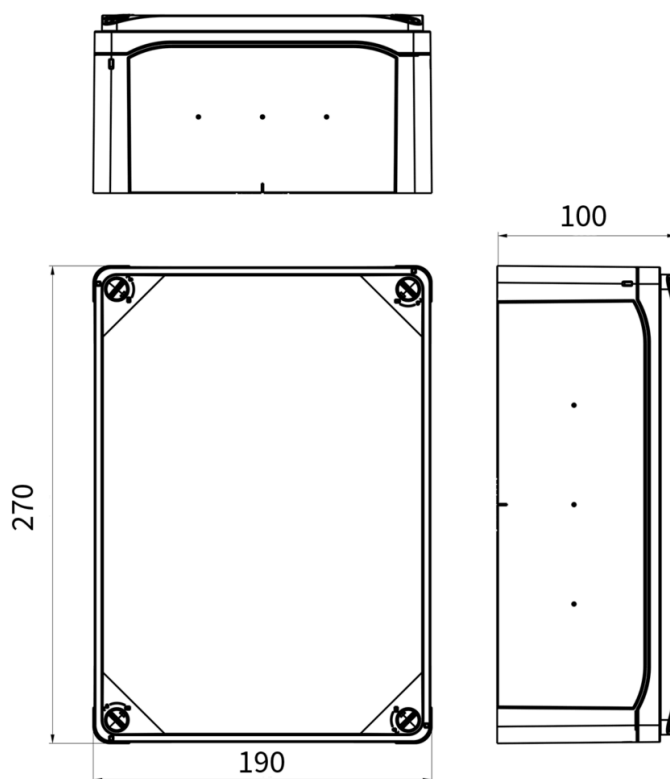

 **ConnectSafe**
KCS271910ABS

270x190x100, ABS, IP66

| | |
|----------------|---------------|
| PRODUCT NUMBER | 32888 |
| GTIN | 6419410328880 |
| E-NUMBER FI | 3412336 |
| ETIM CLASS | EC000261 |

MEASUREMENTS

NET WEIGHT 0.7329 kg

LOGISTICAL DATA

PACKAGE SIZE 1 0.7329 kg
WEIGHT

DIMENSIONAL DRAWING

TECHNICAL DATA

| | |
|-----------|-----------------------------------|
| ENCLOSURE | KCS271910ABS (270 x 190 x 100 mm) |
| ATEX | No |
| IP RATING | IP65 |