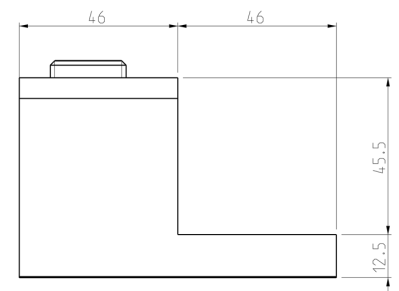

ConnectSafe

KKL1X300

PRODUCT NUMBER	48428
GTIN	6419410484289
E-NUMBER FI	1942109
ETIM CLASS	EC000897

MEASUREMENTS

HEIGHT	92 mm
WIDTH	39.5 mm
DEPTH	58 mm
VOLUME	0.2108 l
NET WEIGHT	0.4974 kg

LOGISTICAL DATA

PACKAGE SIZE 1	12
PACKAGE SIZE 1 WEIGHT	0.4974 kg

DIMENSIONAL DRAWING

TECHNICAL DATA

ATEX	No
TORQUE AL/CU (NM)	45 (95-120 mm ²) / 75 (150-300 mm ²)
KEY SIZE	Hex 12
IN (AL) (A)	400
IN (CU) (A)	520
AL MM ²	95-300
CU MM ²	95-300