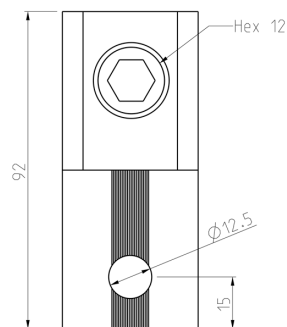

ConnectSafe

KKL1X300

PRODUCT NUMBER	48428
GTIN	6419410484289
E-NUMBER FI	1942109
ETIM CLASS	EC000897

MEASUREMENTS

HEIGHT	92 mm
WIDTH	39.5 mm
DEPTH	58 mm
VOLUME	0.2108 l
NET WEIGHT	0.4974 kg

LOGISTICAL DATA

PACKAGE SIZE 1	12
PACKAGE SIZE 1 WEIGHT	0.4974 kg

DIMENSIONAL DRAWING

TECHNICAL DATA

ATEX	No
TORQUE AL/CU (NM)	45 (95-120 mm ²) / 75 (150-300 mm ²)
KEY SIZE	Hex 12
IN (AL) (A)	400
IN (CU) (A)	520
AL MM ²	95-300
CU MM ²	95-300