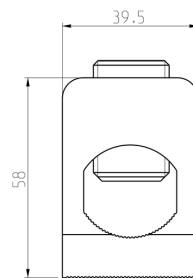

ConnectSafe

KKL1X300

PRODUCT NUMBER	48428
GTIN	6419410484289
E-NUMBER FI	1942109
ETIM CLASS	EC000897

MEASUREMENTS

HEIGHT	92 mm
WIDTH	39.5 mm
DEPTH	58 mm
VOLUME	0.2108 l
NET WEIGHT	0.4974 kg

LOGISTICAL DATA

PACKAGE SIZE 1	12
PACKAGE SIZE 1 WEIGHT	0.4974 kg

DIMENSIONAL DRAWING

TECHNICAL DATA

ATEX	No
TORQUE AL/CU (NM)	45 (95-120 mm ²) / 75 (150-300 mm ²)
KEY SIZE	Hex 12
IN (AL) (A)	400
IN (CU) (A)	520
AL MM ²	95-300
CU MM ²	95-300