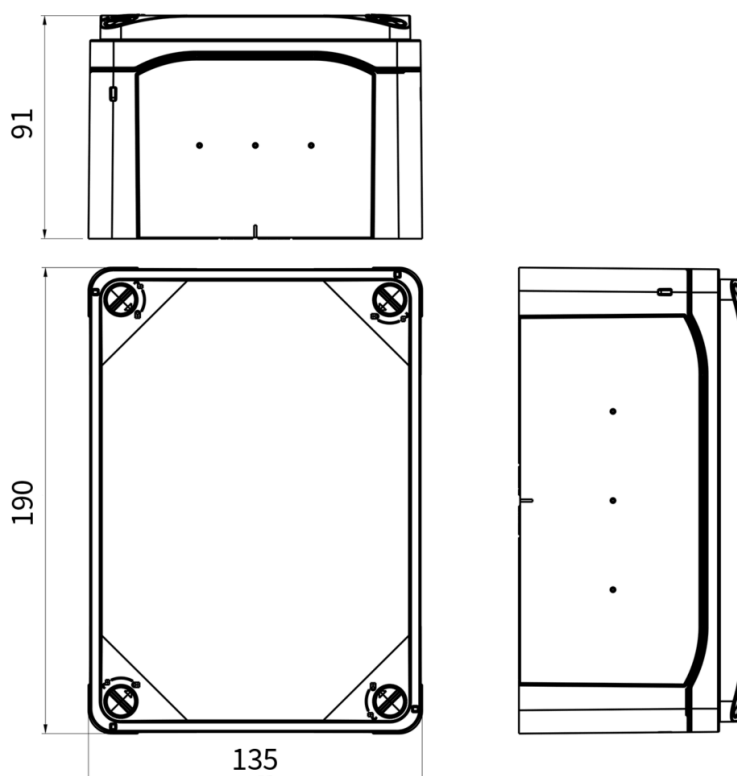

## MEASUREMENTS

NET WEIGHT 0.3983 kg

## LOGISTICAL DATA

PACKAGE SIZE 1 0.3983 kg  
WEIGHT

## DIMENSIONAL DRAWING

## TECHNICAL DATA

ENCLOSURE	KCS19139PCT (190 x 135 x 91 mm)
ENCLOSURE TYPE	Polycarbonate
ATEX	No