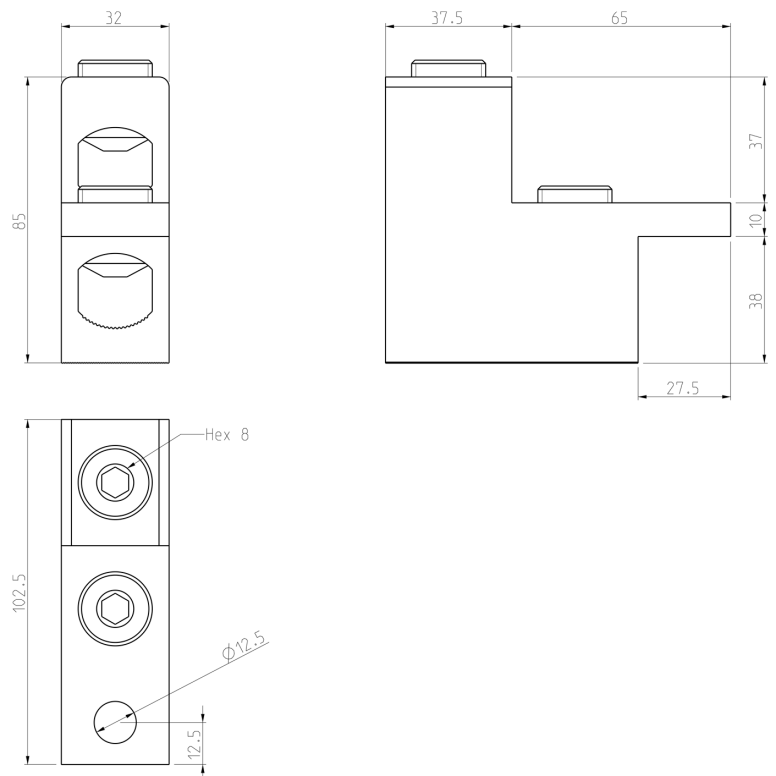

ConnectSafe

KKL2X240VM

PRODUCT NUMBER	48432
GTIN	6419410484326
E-NUMBER FI	1942113
ETIM CLASS	EC000897

MEASUREMENTS

HEIGHT	102.5 mm
WIDTH	32 mm
DEPTH	85 mm
VOLUME	0.2788 l
NET WEIGHT	0.6008 kg

LOGISTICAL DATA

PACKAGE SIZE 1	3
PACKAGE SIZE 1	0.6008 kg
WEIGHT	

DIMENSIONAL DRAWING

TECHNICAL DATA

ATEX	No
TORQUE AL/CU (NM)	25 (35-120 mm ²) / 40 (150-240 mm ²)
KEY SIZE	Hex 8
IN (AL) (A)	630
IN (CU) (A)	850
AL MM ²	35-240
CU MM ²	35-240