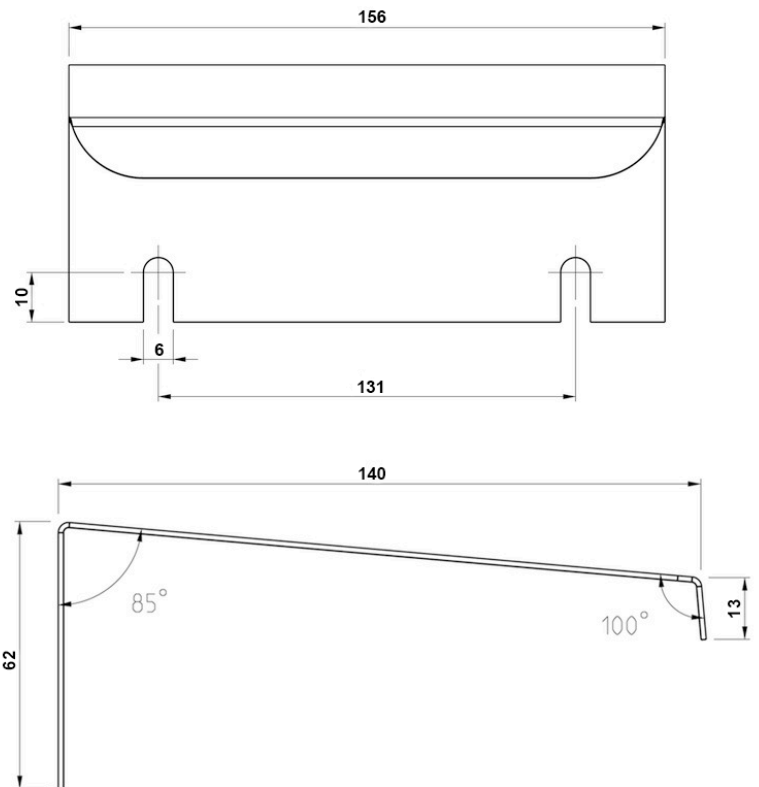

KSL20

Suojalippa L156 K62 S140

PRODUCT NUMBER	35326
GTIN	6419410353264
E-NUMBER FI	3600595
ETIM CLASS	EC002498

MEASUREMENTS

LOGISTICAL DATA

DIMENSIONAL DRAWING

TECHNICAL DATA

ATEX