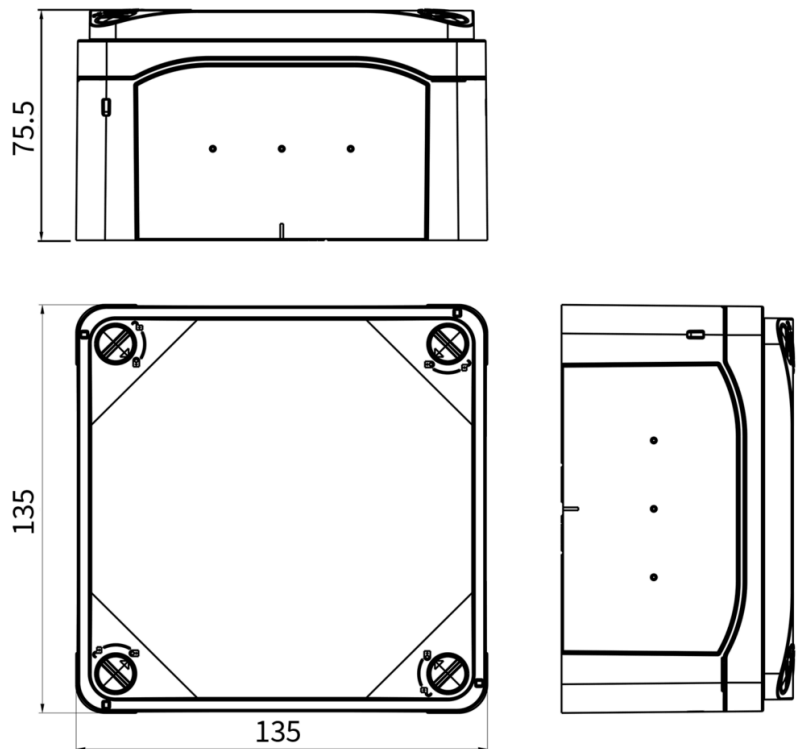

 **ConnectSafe**  
**KCS13137PCT**

135x135x75, PC, IP66, transp.

|                |               |
|----------------|---------------|
| PRODUCT NUMBER | 32757         |
| GTIN           | 6419410327579 |
| E-NUMBER FI    | 3412329       |
| ETIM CLASS     | EC000261      |

### LOGISTICAL DATA

PACKAGE SIZE 1 0.2863 kg  
WEIGHT

### DIMENSIONAL DRAWING

## TECHNICAL DATA

|                |                                   |
|----------------|-----------------------------------|
| ENCLOSURE      | KCS13137PCT (135 x 135 x 75.5 mm) |
| ENCLOSURE TYPE | Polycarbonate                     |
| ATEX           | No                                |