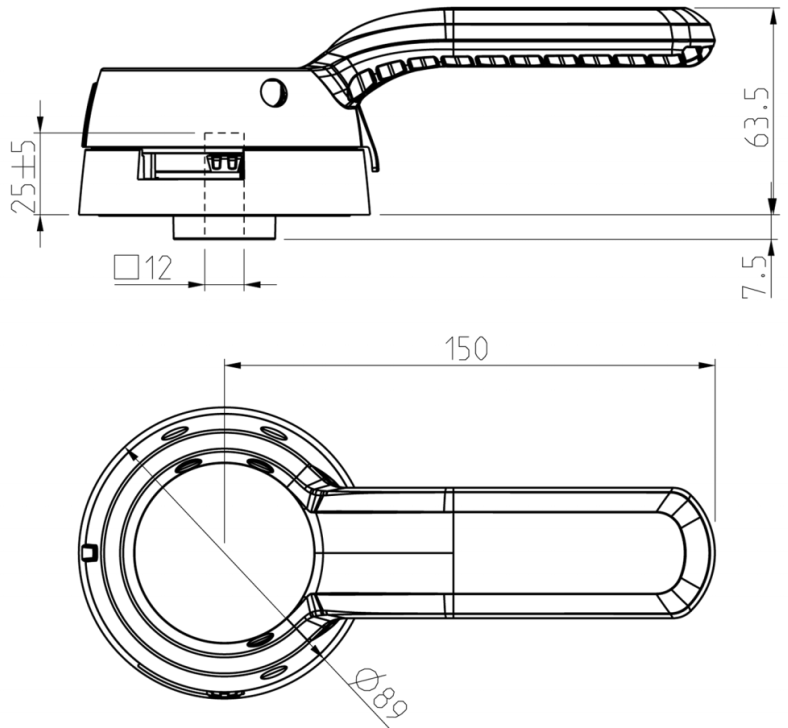

LKX150

LKX 150 musta

PRODUCT NUMBER	48357
GTIN	6419410483572
E-NUMBER FI	3602851
ETIM CLASS	EC000230

MEASUREMENTS

HEIGHT	194.5 mm
WIDTH	89 mm
DEPTH	63.5 mm
VOLUME	1.0992 l
NET WEIGHT	0.2225 kg

DIMENSIONAL DRAWING

LOGISTICAL DATA

PACKAGE SIZE 1	0.2225 kg
WEIGHT	

TECHNICAL DATA

ATEX	No
IP RATING	IP66NW
NEMA	1, 3R, 4X, 12
ACCESSORY FOR	KU 315-800A, KVKE 200-250A