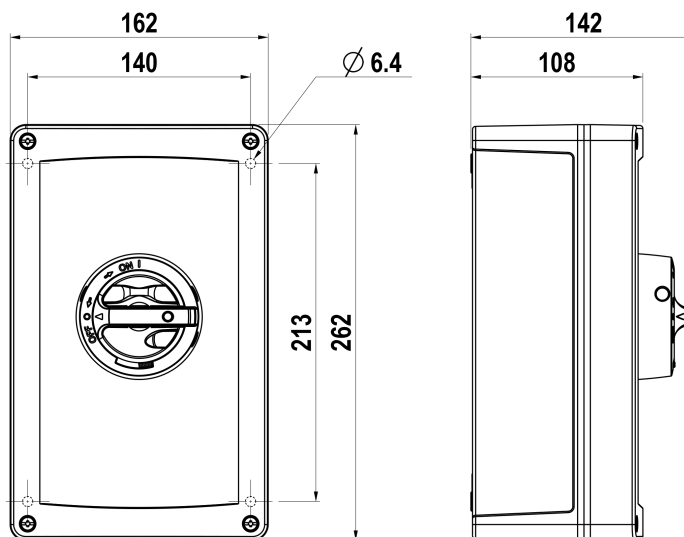

## MEASUREMENTS

HEIGHT	262 mm
WIDTH	162 mm
DEPTH	108 mm
VOLUME	4.584 l
NET WEIGHT	2.7043 kg

## LOGISTICAL DATA

PACKAGE SIZE 1	2.7043 kg
WEIGHT	

## DIMENSIONAL DRAWING

## TECHNICAL DATA

NUMBER OF POLES	4
ENCLOSURE	A4 (162 x 262 x 108 mm)
ENCLOSURE TYPE	Aluminium
UL	UL 60947-4-1A
EMC	No
ATEX	No
IP RATING	IP66
AMPERE RATING (600V)	60
HP 208V	10
HP 415V	10
HP 480V	25
HP 600V	25
SWITCH TYPE DESCRIPTION	Manual motor controller
WIRE SIZE (CU ONLY)	12-4AWG