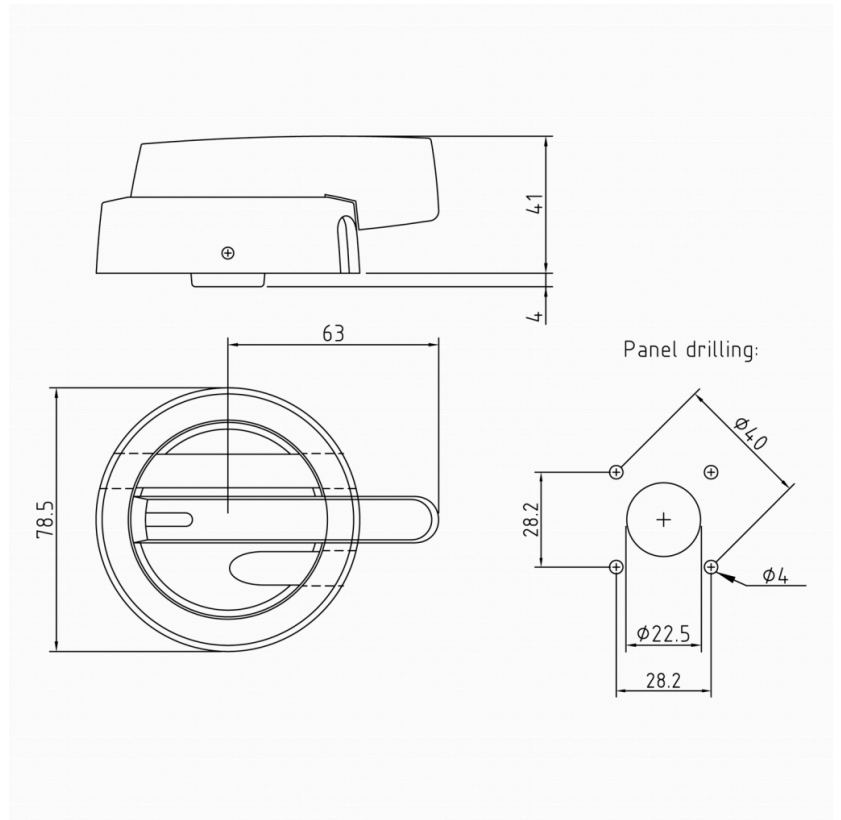

LK11YRIP69K

LK11YRIP69K keltapunainen

PRODUCT NUMBER	48307
GTIN	6419410483077
E-NUMBER FI	3600968
ETIM CLASS	EC000230

MEASUREMENTS

HEIGHT	102 mm
WIDTH	78.5 mm
DEPTH	41 mm
VOLUME	0.3283 l
NET WEIGHT	0.1018 kg

LOGISTICAL DATA

PACKAGE SIZE 1 WEIGHT	0.1018 kg
--------------------------	-----------

DIMENSIONAL DRAWING

TECHNICAL DATA

ATEX	No
IP RATING	IP67/IP69K
NEMA	1, 3R, 4X, 12
ACCESSORY FOR	KU 16-160A, KVKE 63-160A