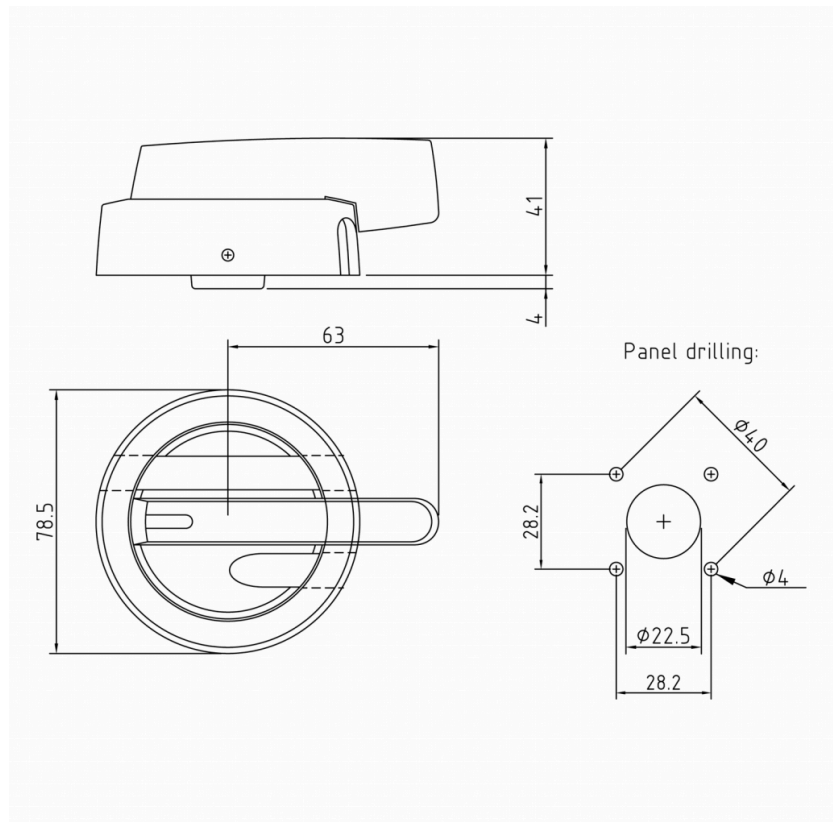

LK11UL

PRODUCT NUMBER

22251

GTIN

6419410222515

ETIM CLASS

EC000230

MEASUREMENTS

HEIGHT	102 mm
WIDTH	78.5 mm
DEPTH	41 mm
VOLUME	0.3283 l
NET WEIGHT	0.1008 kg

LOGISTICAL DATA

PACKAGE SIZE 1 WEIGHT	0.1008 kg
--------------------------	-----------

DIMENSIONAL DRAWING

TECHNICAL DATA

ATEX	No
IP RATING	IP66
NEMA	1, 3R, 4X, 12
ACCESSORY FOR	KU 16-100A, LSF 16-40A, KKV switch fuses