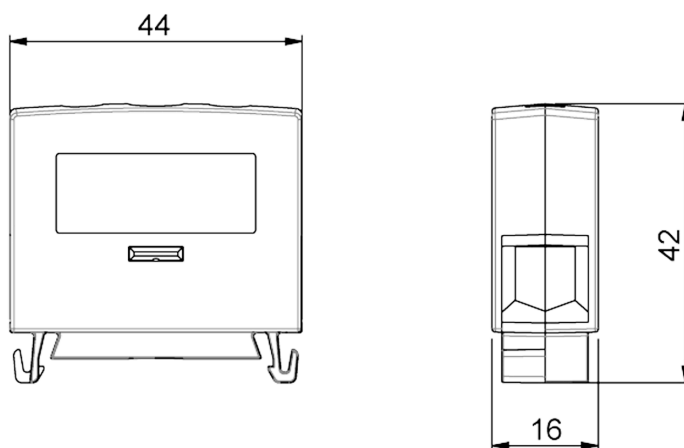

## MEASUREMENTS

HEIGHT	44 mm
WIDTH	16 mm
DEPTH	42 mm
VOLUME	0.0296 l
NET WEIGHT	0.0628 kg

## LOGISTICAL DATA

PACKAGE SIZE 1	84
PACKAGE SIZE 1	0.0628 kg
WEIGHT	

## DIMENSIONAL DRAWING

## TECHNICAL DATA

ATEX	No
TORQUE AL/CU (NM)	2,5
KEY SIZE	PZ2
IN (CU) (A)	135
CU MM <sup>2</sup>	2,5–35
NOMINAL VOLTAGE	800V AC