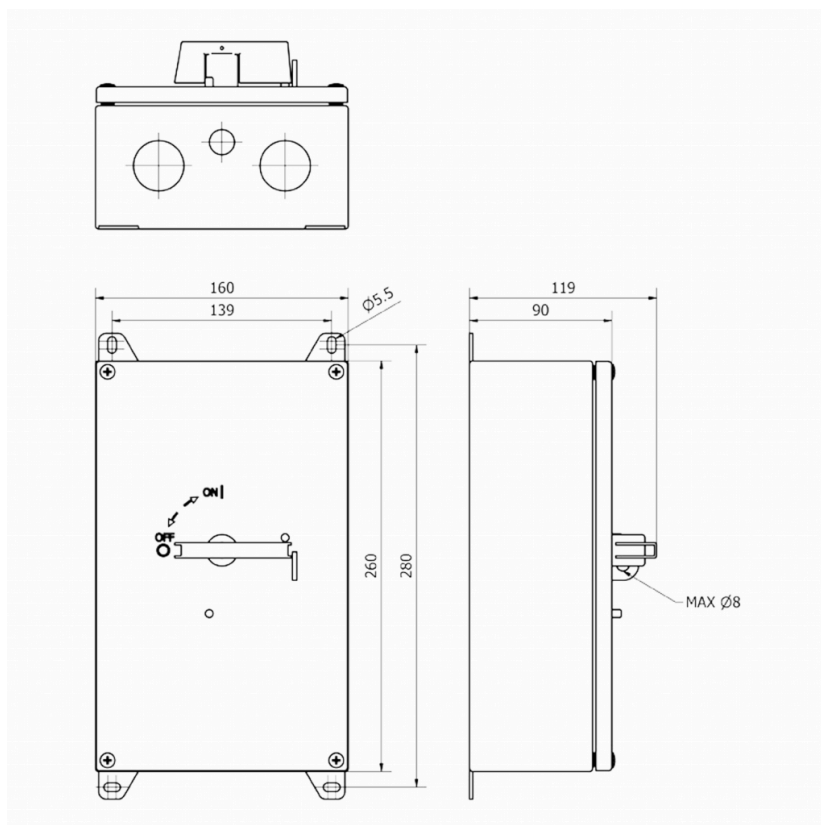


 IsoSafe

KER 460UL RA4R

4x40A 400V 22kW

PRODUCT NUMBER	30747
GTIN	6419410307472
TECHNICAL NAME	4x40A 400V 22kW
ETIM CLASS	EC000216

MEASUREMENTS

HEIGHT	260 mm
WIDTH	160 mm
DEPTH	90 mm
VOLUME	3.744 l
NET WEIGHT	2.5118 kg

LOGISTICAL DATA

PACKAGE SIZE 1 DEPTH	90 mm
PACKAGE SIZE 1 HEIGHT	260 mm
PACKAGE SIZE 1 WIDTH	160 mm
PACKAGE SIZE 1 WEIGHT	2.5118 kg
PACKAGE SIZE 1 VOLUME	3.744 l

DIMENSIONAL DRAWING

TECHNICAL DATA

NUMBER OF POLES	4
ENCLOSURE	RA4R (160 x 260 x 90 mm)
ENCLOSURE TYPE	Stainless steel enclosure (AISI 316L)
UL	UL 60947-4-1A
EMC	No
ATEX	No
IP RATING	IP66
AMPERE RATING (600V)	60
HP 208V	10
HP 415V	10
HP 480V	25
HP 600V	25
SWITCH TYPE DESCRIPTION	Manual motor controller
WIRE SIZE (CU ONLY)	12-4AWG