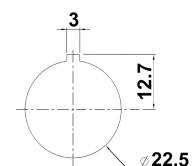

HEIGHT	79 mm
WIDTH	79 mm
DEPTH	37 mm
VOLUME	0.2309 l
NET WEIGHT	0.1002 kg

DIMENSIONAL DRAWING

LOGISTICAL DATA

PACKAGE SIZE 1	0.1002 kg
WEIGHT	

Panel drilling:

TECHNICAL DATA

ATEX	No
IP RATING	IP66
NEMA	1, 3R, 4X, 12
ACCESSORY FOR	KU 16-100A, LSF 16-40A, KKV switch fuses