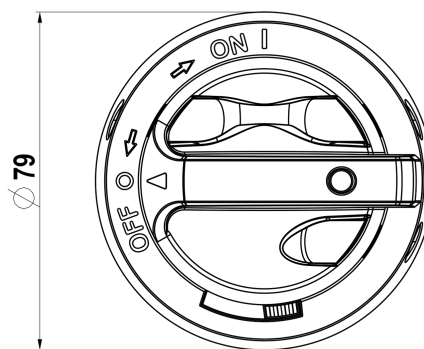

LK10ULYR

PRODUCT NUMBER

22258

GTIN

6419410222584

ETIM CLASS

EC000230

MEASUREMENTS

HEIGHT	79 mm
WIDTH	79 mm
DEPTH	37 mm
VOLUME	0.2309 l
NET WEIGHT	0.1002 kg

DIMENSIONAL DRAWING

LOGISTICAL DATA

PACKAGE SIZE 1	0.1002 kg
WEIGHT	

Panel drilling:

TECHNICAL DATA

ATEX	No
IP RATING	IP66
NEMA	1, 3R, 4X, 12
ACCESSORY FOR	KU 16-100A, LSF 16-40A, KKV switch fuses