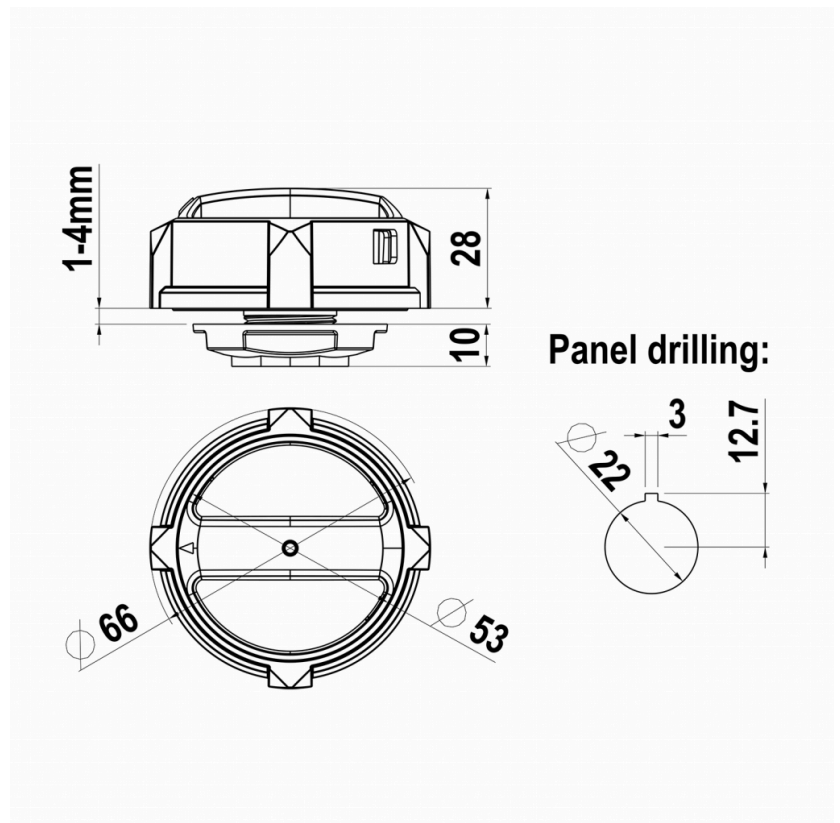

LKX50CTYR

Keltapunainen 1-1+2-2

PRODUCT NUMBER	35218
GTIN	6419410352182
E-NUMBER FI	3662711
ETIM CLASS	EC000230

MEASUREMENTS

HEIGHT	66 mm
WIDTH	66 mm
DEPTH	28 mm
VOLUME	0.122 l
NET WEIGHT	0.0588 kg

LOGISTICAL DATA

PACKAGE SIZE 1	0.0588 kg
WEIGHT	

DIMENSIONAL DRAWING

TECHNICAL DATA

ATEX	No
IP RATING	IP65
NEMA	1, 3R, 4X, 12
ACCESSORY FOR	KU 16-40A CT change-over switches