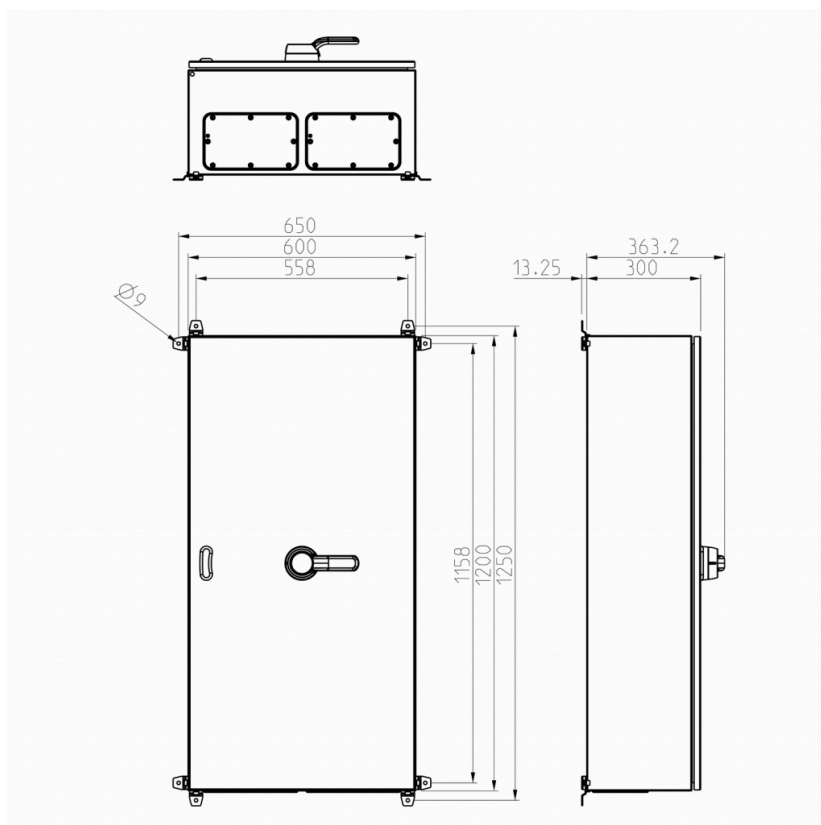

 IsoSafe

KET 3400UL98 T10A

PRODUCT NUMBER	36443
GTIN	6419410364437
ETIM CLASS	EC000216

MEASUREMENTS

HEIGHT	1200 mm
WIDTH	600 mm
DEPTH	300 mm
VOLUME	216 l
NET WEIGHT	53.3113 kg

LOGISTICAL DATA

SALES UNIT	1
PACKAGE SIZE 1	1
PACKAGE SIZE 1	300 mm
DEPTH	
PACKAGE SIZE 1	1200 mm
HEIGHT	
PACKAGE SIZE 1	600 mm
WIDTH	
PACKAGE SIZE 1	53.3113 kg
WEIGHT	
PACKAGE SIZE 1	216 l
VOLUME	

DIMENSIONAL DRAWING

TECHNICAL DATA

NUMBER OF POLES	3
ENCLOSURE	T10A (600 x 1200 x 300 mm)
ENCLOSURE TYPE	Painted sheet steel
UL	UL98
EMC	No
ATEX	No
SWITCH TYPE DESCRIPTION	Manual motor controller