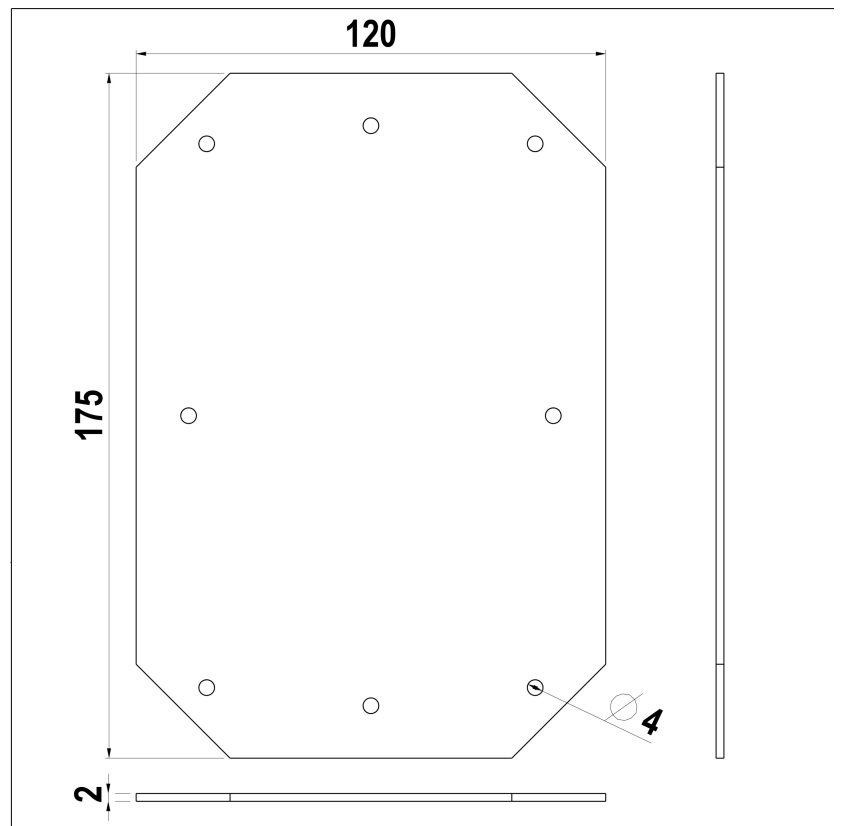

 **ConnectSafe**
**KCS19139 MOUNTING
PLATE**

PRODUCT NUMBER	33093
GTIN	6419410330937
E-NUMBER FI	3412346
ETIM CLASS	EC000213

MEASUREMENTS

NET WEIGHT 0.303 kg

LOGISTICAL DATA

PACKAGE SIZE 1 0.303 kg
WEIGHT

DIMENSIONAL DRAWING

TECHNICAL DATA

ATEX

No