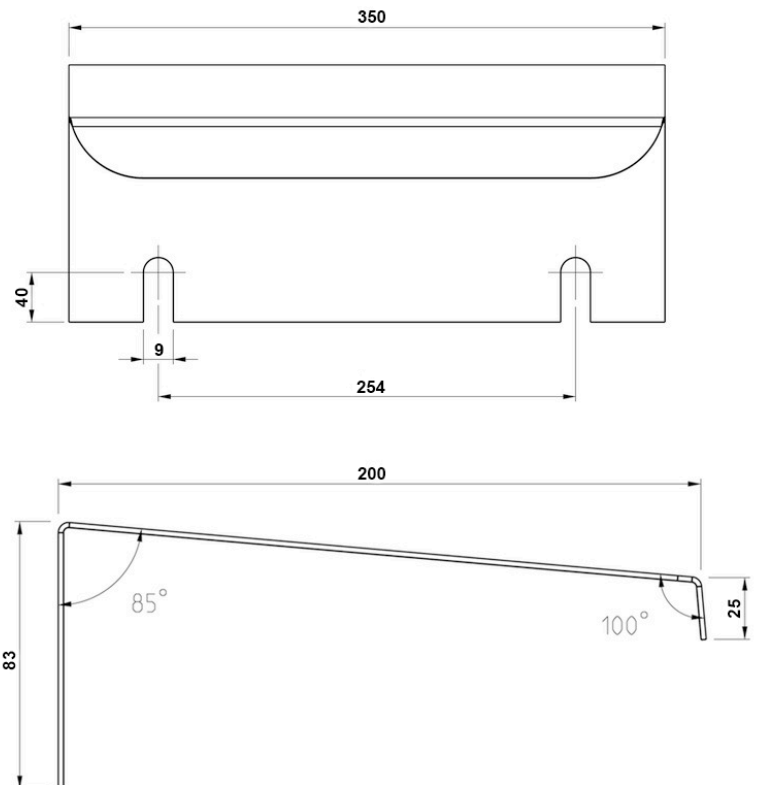

KSLR28

Suojalippa L350 K83 S200

PRODUCT NUMBER	22336
GTIN	6419410223369
E-NUMBER FI	3609276
ETIM CLASS	EC002498

MEASUREMENTS

LOGISTICAL DATA

DIMENSIONAL DRAWING

TECHNICAL DATA

ATEX	No
ACCESSORY FOR	MF01 & MF11 enclosures