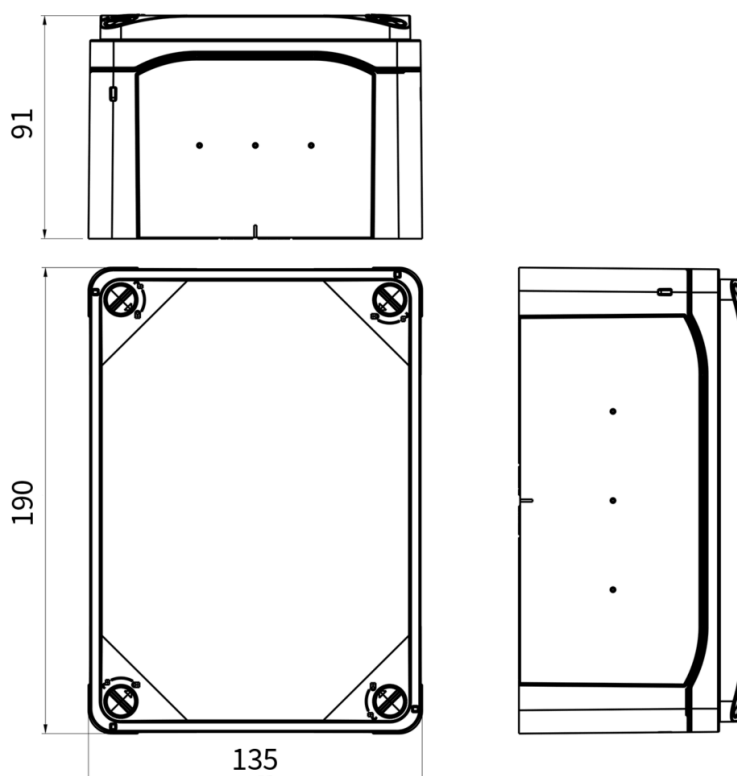

## MEASUREMENTS

NET WEIGHT 0.3975 kg

## LOGISTICAL DATA

PACKAGE SIZE 1 0.3975 kg  
WEIGHT

## DIMENSIONAL DRAWING

## TECHNICAL DATA

ENCLOSURE	KCS19139PC (190 x 135 x 91 mm)
ENCLOSURE TYPE	Polycarbonate
ATEX	No