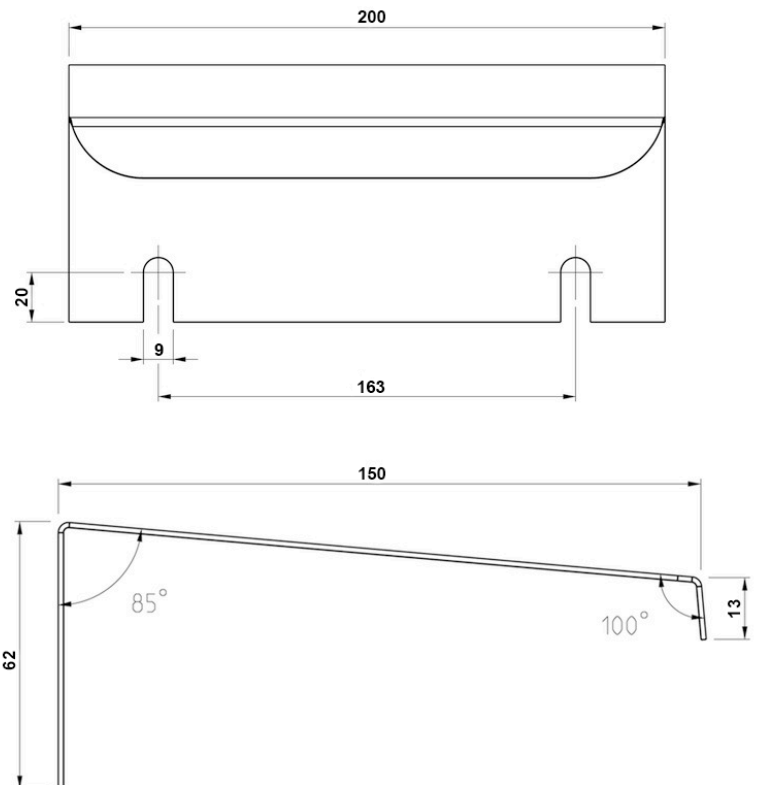

KSLR25

Suojalippa L200 K62 S150

PRODUCT NUMBER	48392
GTIN	6419410483923
E-NUMBER FI	3602869
ETIM CLASS	EC002498

MEASUREMENTS

LOGISTICAL DATA

DIMENSIONAL DRAWING

TECHNICAL DATA

ATEX	No
ACCESSORY FOR	M4 & MF10 enclosures