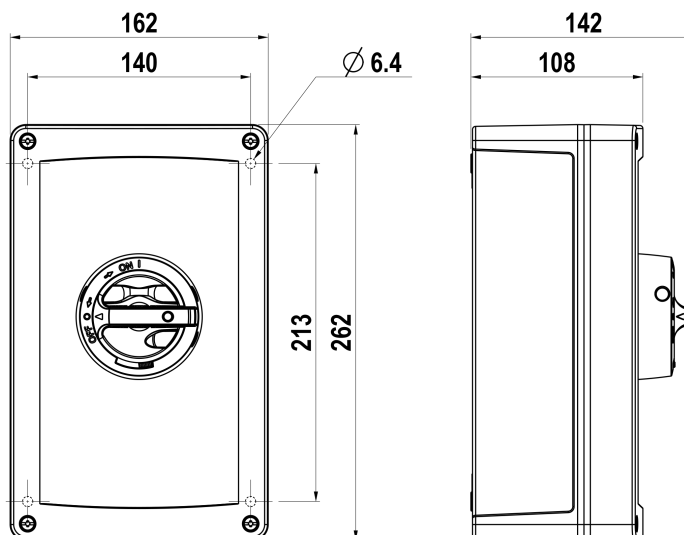

### MEASUREMENTS

HEIGHT	262 mm
WIDTH	162 mm
DEPTH	108 mm
VOLUME	4.584 l
NET WEIGHT	2.7043 kg

### LOGISTICAL DATA

PACKAGE SIZE 1 DEPTH	108 mm
PACKAGE SIZE 1 HEIGHT	262 mm
PACKAGE SIZE 1 WIDTH	162 mm
PACKAGE SIZE 1 WEIGHT	2.7043 kg
PACKAGE SIZE 1 VOLUME	4.584 l

### DIMENSIONAL DRAWING

## TECHNICAL DATA

NUMBER OF POLES	4
ENCLOSURE	A4 (162 x 262 x 108 mm)
ENCLOSURE TYPE	Aluminium
UL	UL 60947-4-1A
EMC	No
ATEX	No
IP RATING	IP66
AMPERE RATING (600V)	80
HP 208V	10
HP 415V	15
HP 480V	30
HP 600V	30
SWITCH TYPE DESCRIPTION	Manual motor controller
WIRE SIZE (CU ONLY)	12-4AWG