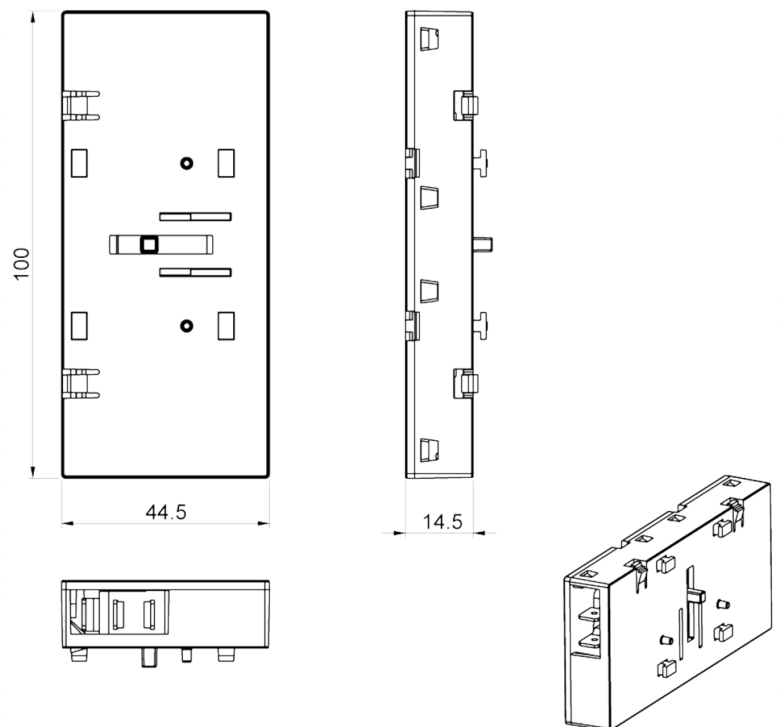

## 2V160KUAU

2V160KUAU 2NO/2NC, kullattu

PRODUCT NUMBER	48453
GTIN	6419410484531
E-NUMBER FI	3602918
ETIM CLASS	EC000041

### MEASUREMENTS

NET WEIGHT 0.0506 kg

### LOGISTICAL DATA

PACKAGE SIZE 1 0.0506 kg  
WEIGHT

### DIMENSIONAL DRAWING