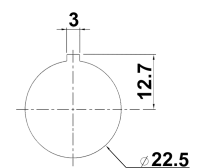

LK10ABSYR

Keltapunainen 0-1

PRODUCT NUMBER	22256
GTIN	6419410222560
E-NUMBER FI	3662727
ETIM CLASS	EC000230

MEASUREMENTS

HEIGHT	79 mm
WIDTH	79 mm
DEPTH	37 mm
VOLUME	0.2309 l
NET WEIGHT	0.0675 kg

LOGISTICAL DATA

PACKAGE SIZE 1	0.0675 kg
WEIGHT	

DIMENSIONAL DRAWING

Panel drilling:

TECHNICAL DATA

ATEX	No
IP RATING	IP65
NEMA	1, 3R, 4X, 12
ACCESSORY FOR	KU 16-160A, KVKE 63-160A