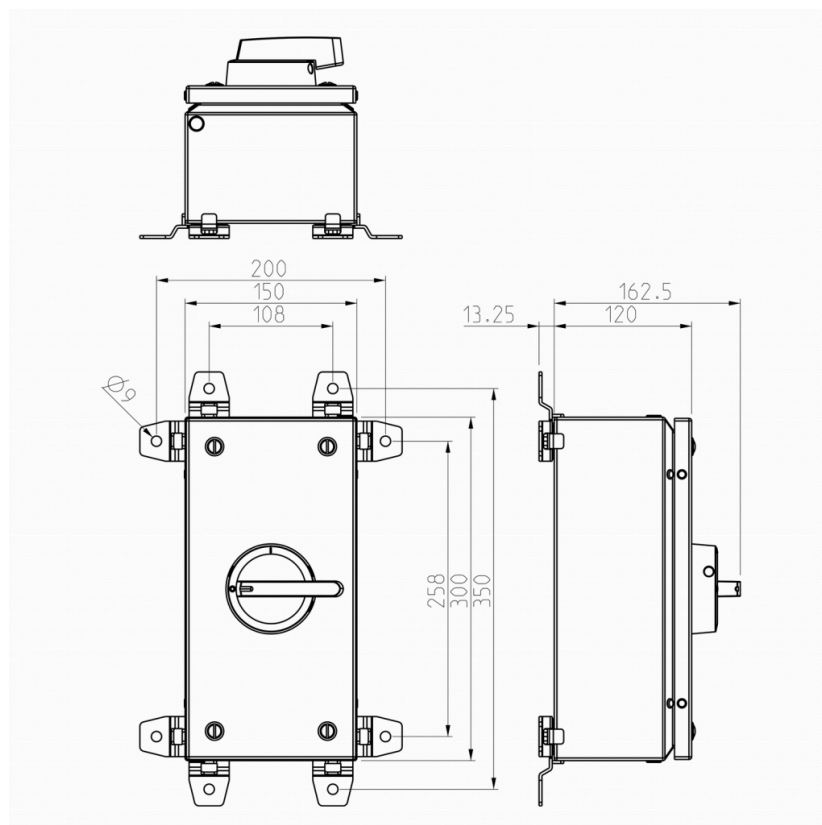

 IsoSafe

KET 480CUL T4

4x63A 400V 30kW

PRODUCT NUMBER	35189
GTIN	6419410351895
TECHNICAL NAME	4x63A 400V 30kW
ETIM CLASS	EC000216

MEASUREMENTS

HEIGHT	300 mm
WIDTH	150 mm
DEPTH	120 mm
VOLUME	5.4 l
NET WEIGHT	3.5192 kg

LOGISTICAL DATA

PACKAGE SIZE 1 DEPTH	120 mm
PACKAGE SIZE 1 HEIGHT	300 mm
PACKAGE SIZE 1 WIDTH	150 mm
PACKAGE SIZE 1 WEIGHT	3.5192 kg
PACKAGE SIZE 1 VOLUME	5.4 l

DIMENSIONAL DRAWING

TECHNICAL DATA

NUMBER OF POLES	4
ENCLOSURE	T4 (150 x 300 x 120 mm)
ENCLOSURE TYPE	Painted sheet steel
UL	UL 60947-4-1A
EMC	No
ATEX	No
IP RATING	IP66
AMPERE RATING (600V)	80
HP 208V	10
HP 415V	15
HP 480V	30
HP 600V	30
SWITCH TYPE DESCRIPTION	Manual motor controller
WIRE SIZE (CU ONLY)	12-4AWG