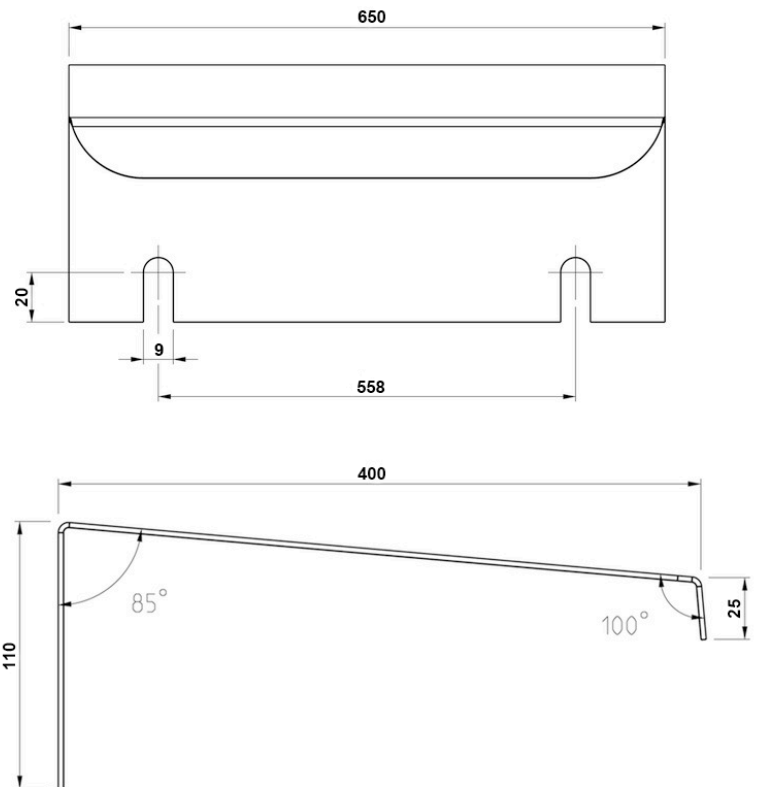

KSLRE80

Suojalippa L650 K110 S400

PRODUCT NUMBER	20581
GTIN	6419410205815
E-NUMBER FI	3602978
ETIM CLASS	EC002498

MEASUREMENTS

LOGISTICAL DATA

DIMENSIONAL DRAWING

TECHNICAL DATA

ATEX

No

ACCESSORY FOR

T10A enclosures