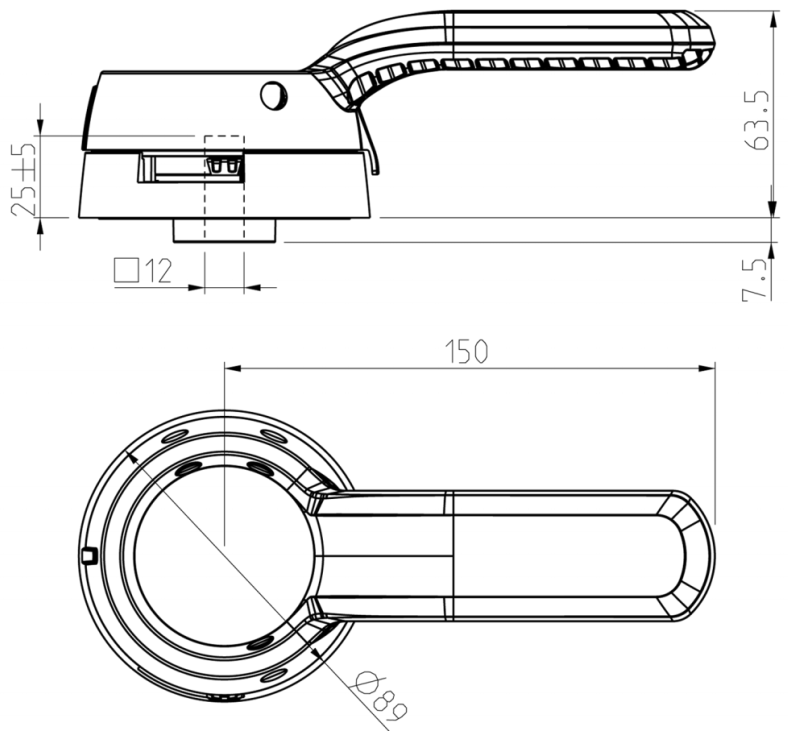

LKX150YR

LKX 150YR keltapunainen

PRODUCT NUMBER	48360
GTIN	6419410483602
E-NUMBER FI	3602853
ETIM CLASS	EC000230

MEASUREMENTS

HEIGHT	194.5 mm
WIDTH	89 mm
DEPTH	63.5 mm
VOLUME	1.0992 l
NET WEIGHT	0.2225 kg

LOGISTICAL DATA

PACKAGE SIZE 1	0.2225 kg
WEIGHT	

DIMENSIONAL DRAWING

TECHNICAL DATA

ATEX	No
IP RATING	IP66NW
NEMA	1, 3R, 4X, 12
ACCESSORY FOR	KU 315-800A, KVKE 200-250A