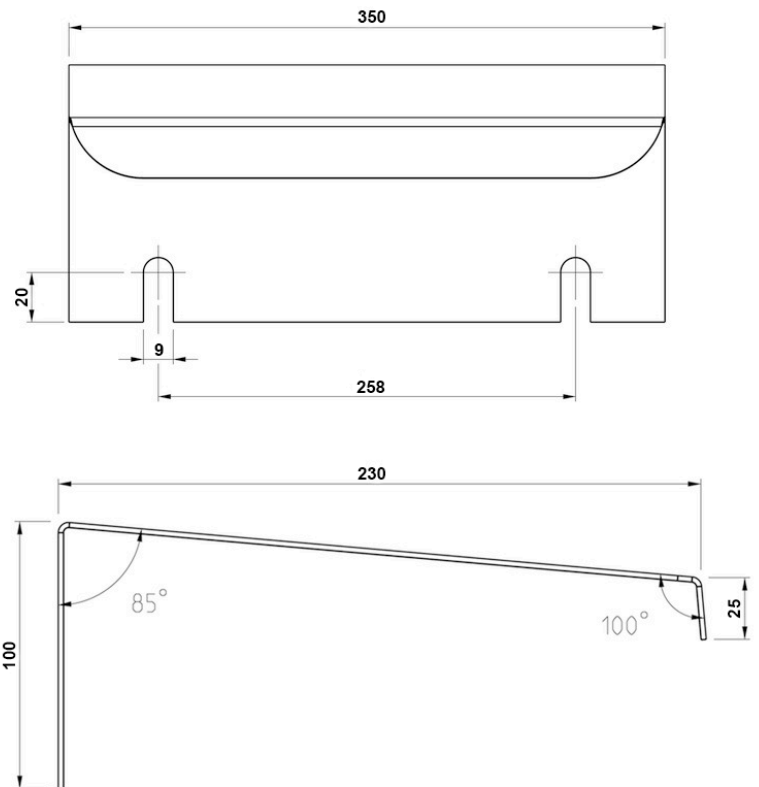

KSLRE30

Suojalippa L350 K100 S230

PRODUCT NUMBER	20578
GTIN	6419410205785
E-NUMBER FI	3602975
ETIM CLASS	EC002498

MEASUREMENTS

LOGISTICAL DATA

DIMENSIONAL DRAWING

TECHNICAL DATA

ATEX	No
ACCESSORY FOR	T5, RA5 & A5 enclosures