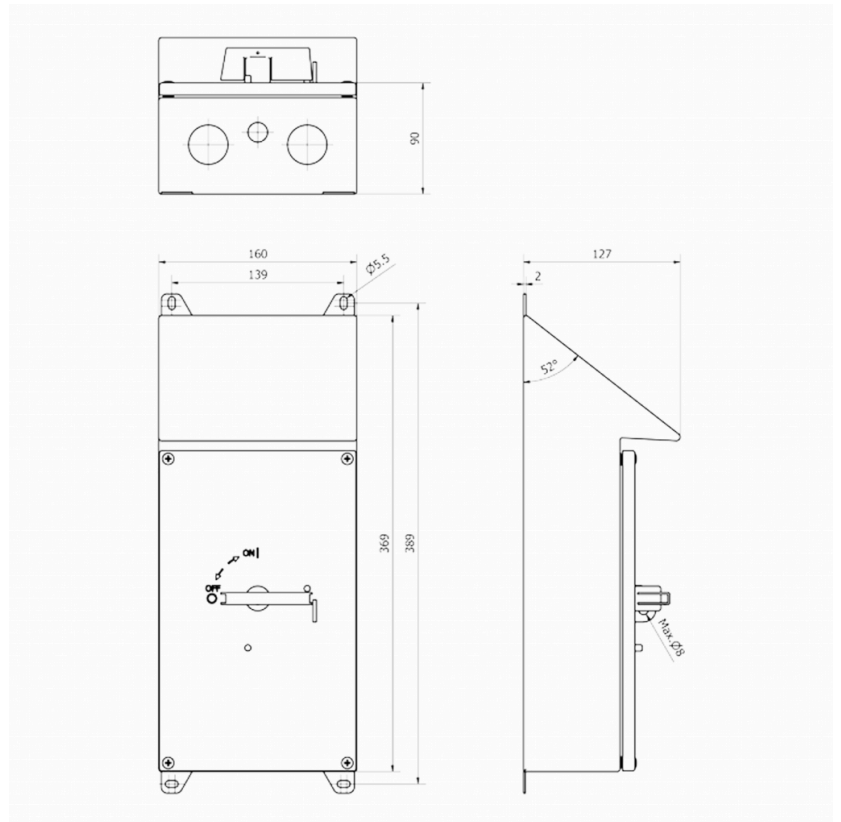

 IsoSafe

KER 460UL RA4RS

4x40A 400V 22kW

PRODUCT NUMBER	30748
GTIN	6419410307489
TECHNICAL NAME	4x40A 400V 22kW
ETIM CLASS	EC000216

MEASUREMENTS

HEIGHT	369 mm
WIDTH	160 mm
DEPTH	127 mm
VOLUME	7.4981 l
NET WEIGHT	3.2588 kg

LOGISTICAL DATA

PACKAGE SIZE 1 DEPTH	96 mm
PACKAGE SIZE 1 HEIGHT	190 mm
PACKAGE SIZE 1 WIDTH	144 mm
PACKAGE SIZE 1 WEIGHT	3.2588 kg
PACKAGE SIZE 1 VOLUME	2.6266 l

DIMENSIONAL DRAWING

TECHNICAL DATA

NUMBER OF POLES	4
ENCLOSURE	RA4RS (160 x 369 x 127 mm)
ENCLOSURE TYPE	Stainless steel enclosure (AISI 316L)
UL	UL 60947-4-1A
EMC	No
ATEX	No
IP RATING	IP66
AMPERE RATING (600V)	60
HP 208V	10
HP 415V	10
HP 480V	25
HP 600V	25
SWITCH TYPE DESCRIPTION	Manual motor controller
WIRE SIZE (CU ONLY)	12-4AWG