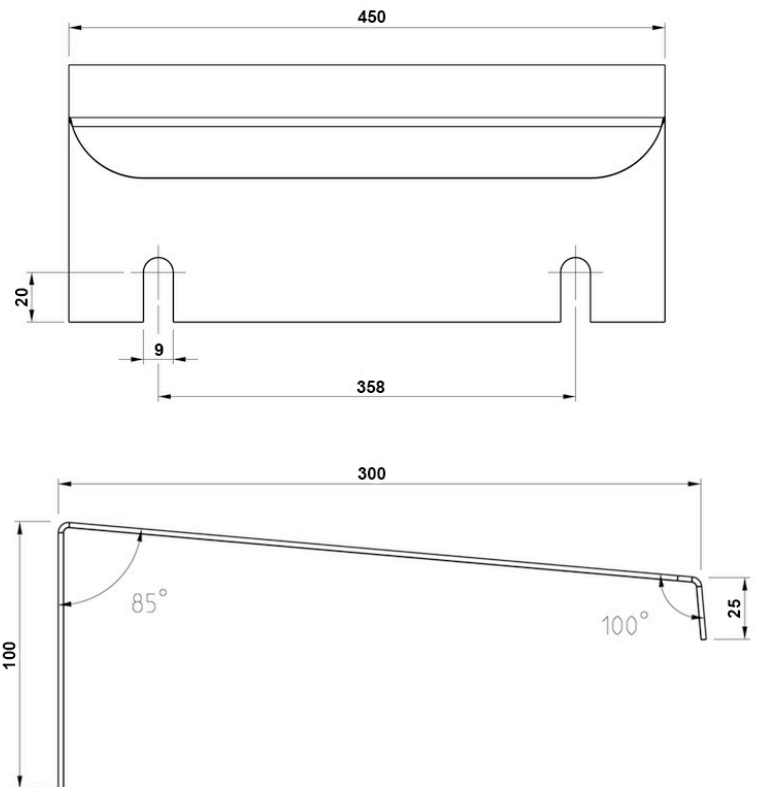

KSLRE50

Suojalippa L450 K100 S300

| | |
|----------------|---------------|
| PRODUCT NUMBER | 20579 |
| GTIN | 6419410205792 |
| E-NUMBER FI | 3602976 |
| ETIM CLASS | EC002498 |

MEASUREMENTS

LOGISTICAL DATA

DIMENSIONAL DRAWING

TECHNICAL DATA

| | |
|---------------|-------------------------|
| ATEX | No |
| ACCESSORY FOR | T6, RA6 & R6 enclosures |