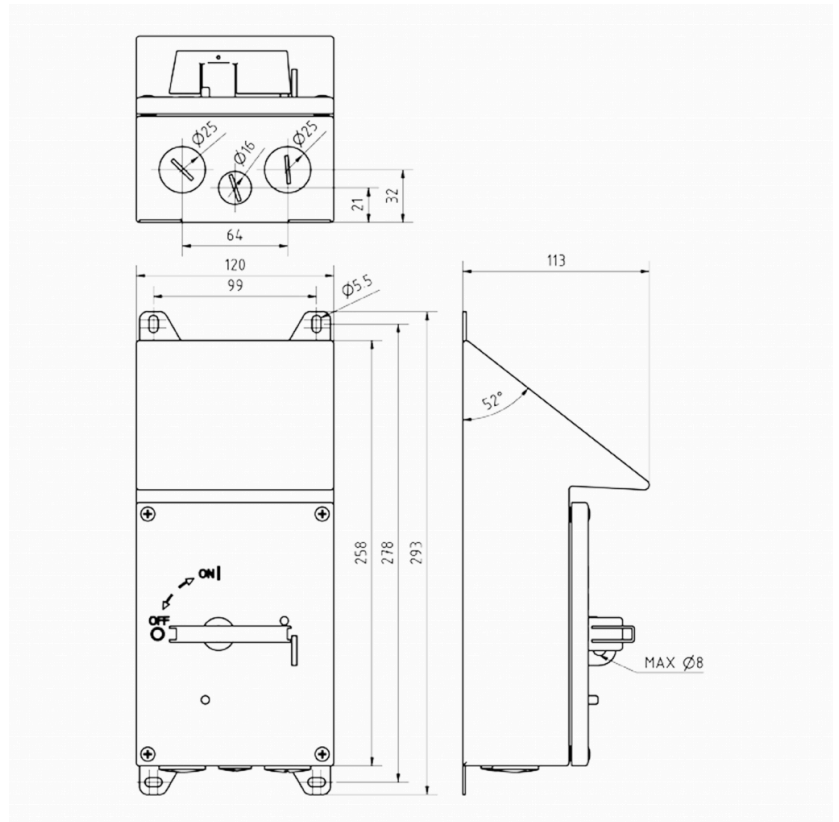

IsoSafe ISF 340UL RA2RS

3x40A 400V 22kW

PRODUCT NUMBER	29427
GTIN	6419410294277
E-NUMBER FI	3662506
TECHNICAL NAME	3x40A 400V 22kW
ETIM CLASS	EC000216

MEASUREMENTS

HEIGHT	258 mm
WIDTH	120 mm
DEPTH	113 mm
VOLUME	3.4985 l

LOGISTICAL DATA

PACKAGE SIZE 1 DEPTH	113 mm
PACKAGE SIZE 1 HEIGHT	258 mm
PACKAGE SIZE 1 WIDTH	120 mm
PACKAGE SIZE 1 VOLUME	3.4985 l

DIMENSIONAL DRAWING

TECHNICAL DATA

NUMBER OF POLES	3
ENCLOSURE	RA2RS (120 x 258 x 113 mm)
ENCLOSURE TYPE	Stainless steel enclosure (AISI 316L)
UL	UL 60947-4-1A
EMC	No
ATEX	No
IP RATING	IP66
AMPERE RATING (600V)	40
HP 208V	5
HP 480V	15
HP 600V	20
SWITCH TYPE DESCRIPTION	Manual motor controller
WIRE SIZE (CU ONLY)	14-8 AWG