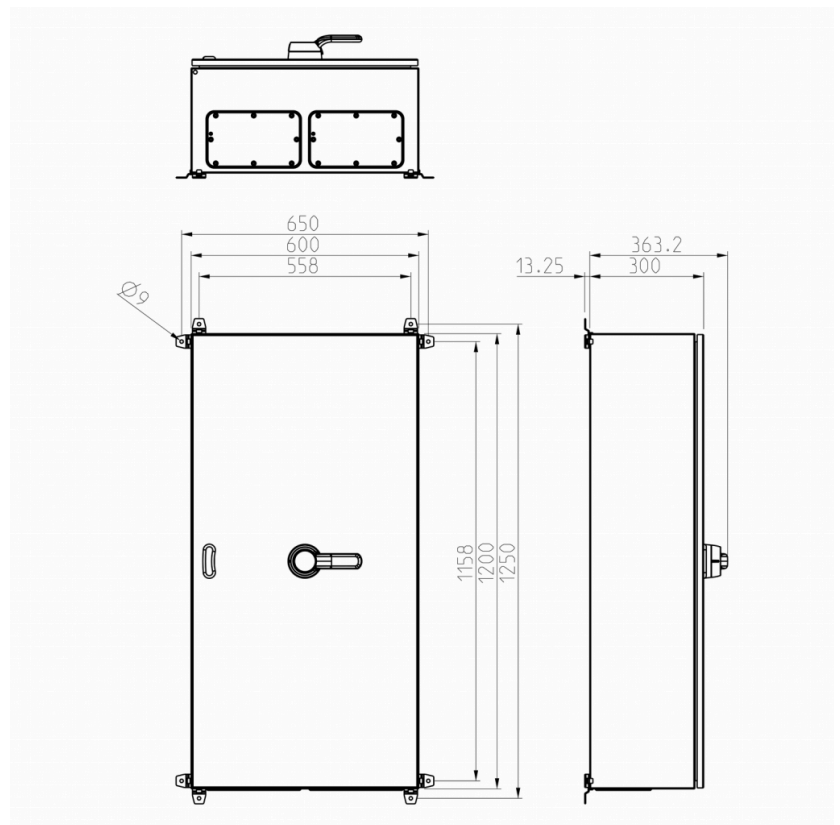

## KET 31000T T10A

3x1000A 400V 560kW

PRODUCT NUMBER	33838
GTIN	6419410338384
TECHNICAL NAME	3x1000A 400V 560kW
ETIM CLASS	EC000216

### MEASUREMENTS

HEIGHT	1200 mm
WIDTH	600 mm
DEPTH	300 mm
VOLUME	216 l
NET WEIGHT	67.2133 kg

### LOGISTICAL DATA

SALES UNIT	1
PACKAGE SIZE 1	1
PACKAGE SIZE 1	300 mm
DEPTH	
PACKAGE SIZE 1	1200 mm
HEIGHT	
PACKAGE SIZE 1	600 mm
WIDTH	
PACKAGE SIZE 1	67.2133 kg
WEIGHT	
PACKAGE SIZE 1	216 l
VOLUME	

## TECHNICAL DATA

NUMBER OF POLES	3
ENCLOSURE	T10A (600 x 1200 x 300 mm)
ENCLOSURE TYPE	Painted sheet steel
EMC	No
ATEX	No
IP RATING	IP66
SWITCH TYPE DESCRIPTION	Isolating switch