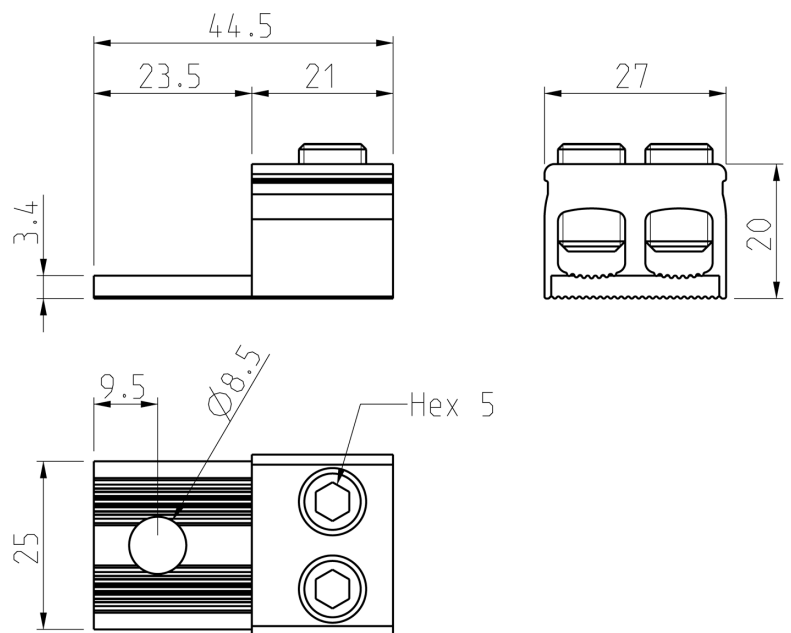

ConnectSafe

KKL2X50M

PRODUCT NUMBER	37866
GTIN	6419410378663
E-NUMBER FI	1942096
ETIM CLASS	EC000897

MEASUREMENTS

HEIGHT	44.5 mm
WIDTH	27 mm
DEPTH	20 mm
VOLUME	0.024 l
NET WEIGHT	0.0627 kg

LOGISTICAL DATA

PACKAGE SIZE 1	12
PACKAGE SIZE 1	0.0627 kg
WEIGHT	

DIMENSIONAL DRAWING

TECHNICAL DATA

ATEX	No
TORQUE AL/CU (NM)	5 (2,5-16mm ²) / 10 (25-50mm ²)
KEY SIZE	Hex 5
IN (AL) (A)	200
IN (CU) (A)	320
AL MM ²	16-50
CU MM ²	16-50