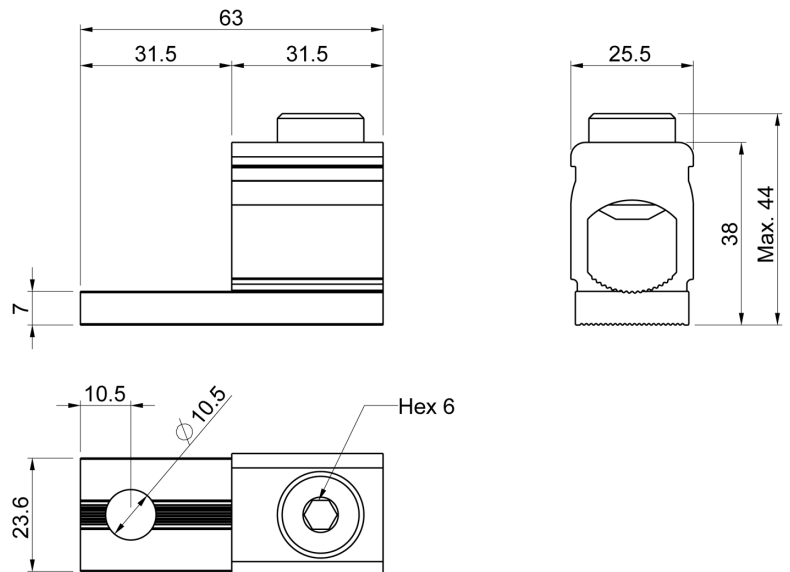

**ConnectSafe**
KKL1X150

PRODUCT NUMBER	37861
GTIN	6419410378618
E-NUMBER FI	1942091
ETIM CLASS	EC000897

MEASUREMENTS

HEIGHT	63 mm
WIDTH	25.5 mm
DEPTH	38 mm
VOLUME	0.061 l
NET WEIGHT	0.1529 kg

LOGISTICAL DATA

PACKAGE SIZE 1	20
PACKAGE SIZE 1	0.1529 kg
WEIGHT	

DIMENSIONAL DRAWING

TECHNICAL DATA

ATEX	No
TORQUE AL/CU (NM)	12 (25-50 mm ²) / 22 (70-95 mm ²) / 38 (120-150 mm ²)
KEY SIZE	Hex 6
IN (AL) (A)	250
IN (CU) (A)	320
AL MM ²	25-150
CU MM ²	25-150