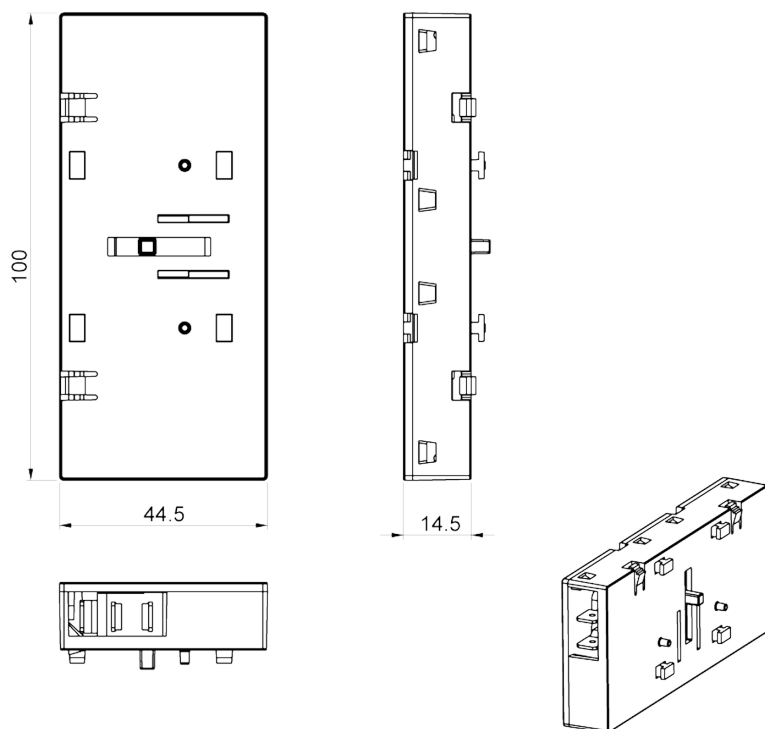

1V160KUAU

1V160KUAU 1NO/1NC, kullattu

PRODUCT NUMBER	48452
GTIN	6419410484524
E-NUMBER FI	3602917
ETIM CLASS	EC000041

MEASUREMENTS

NET WEIGHT 0.0506 kg

LOGISTICAL DATA

PACKAGE SIZE 1 0.0506 kg
WEIGHT

DIMENSIONAL DRAWING

TECHNICAL DATA

ATEX	No
ACCESSORY FOR	KU 100-160A switches