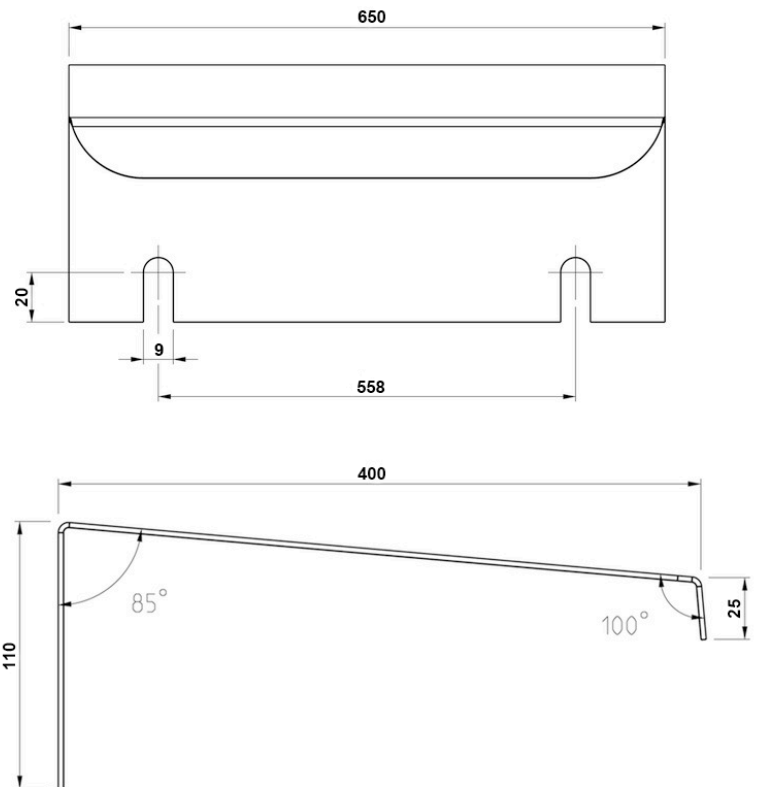

KSLE80

Suojalippa L650 K100 S400

PRODUCT NUMBER	20574
GTIN	6419410205747
E-NUMBER FI	3602971
ETIM CLASS	EC002498

MEASUREMENTS

LOGISTICAL DATA

DIMENSIONAL DRAWING

TECHNICAL DATA

ATEX	No
ACCESSORY FOR	T10A enclosures